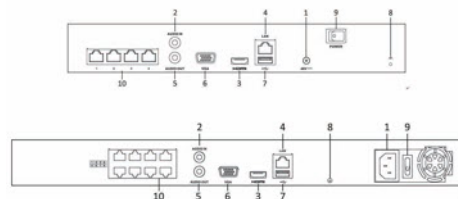

NVR Series with Integrated PoE

Key Features:

- Third-party network cameras supported
- Up to 6 Megapixels resolution recording
- HDMI and VGA output at up to 1920×1080P resolution
- 4/8/16-ch network cameras can be connected with 25M/50M/100M incoming bandwidth
- Up to 2 SATA interfaces
- Plug & Play with 4, 8 or 16 independent PoE network interfaces
- Support network detection, including network delay, packet loss, etc

1. Power Supply
2. Audio In
3. HDMI Interface
4. LAN Network Interface
5. Audio Out
6. VGA Interface
7. USB Interface
8. Ground
9. Power Switch
10. Network Interfaces with PoE Function

Video / Audio Input

IP Video Input
Two-Way Audio Input

NVR-NR31P4-4	NVR-NR31P8-8	NVR-NR31P6-16
4 Channel	8 Channel	16 Channel
1 Channel, RCA (2.0 Vp-p, 1kΩ)		

Network

Incoming Bandwidth
Outgoing Bandwidth
Remote Connection

NVR-NR31P4-4	NVR-NR31P8-8	NVR-NR31P6-16
40Mbps	80Mbps	160Mbps
80Mbps		
32	128	