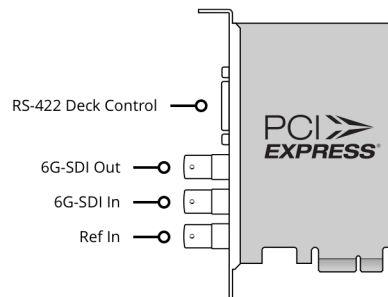

Computer Interface

PCI Express 4 lane generation 2, compatible with 4,8 and 16 lane PCI Express slots.