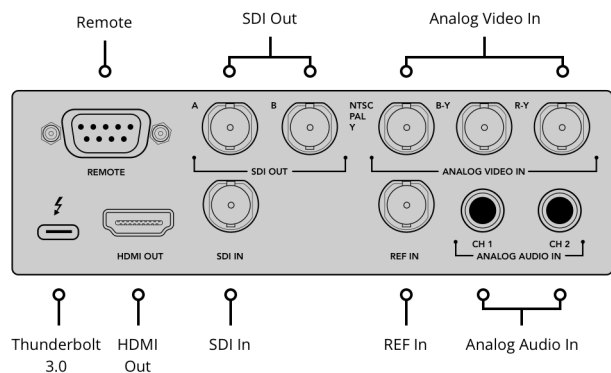

### Timecode Connection

None. RP-188 only.

### Reference Input

Tri-Sync or Black Burst.

Mini Switches and USB

---