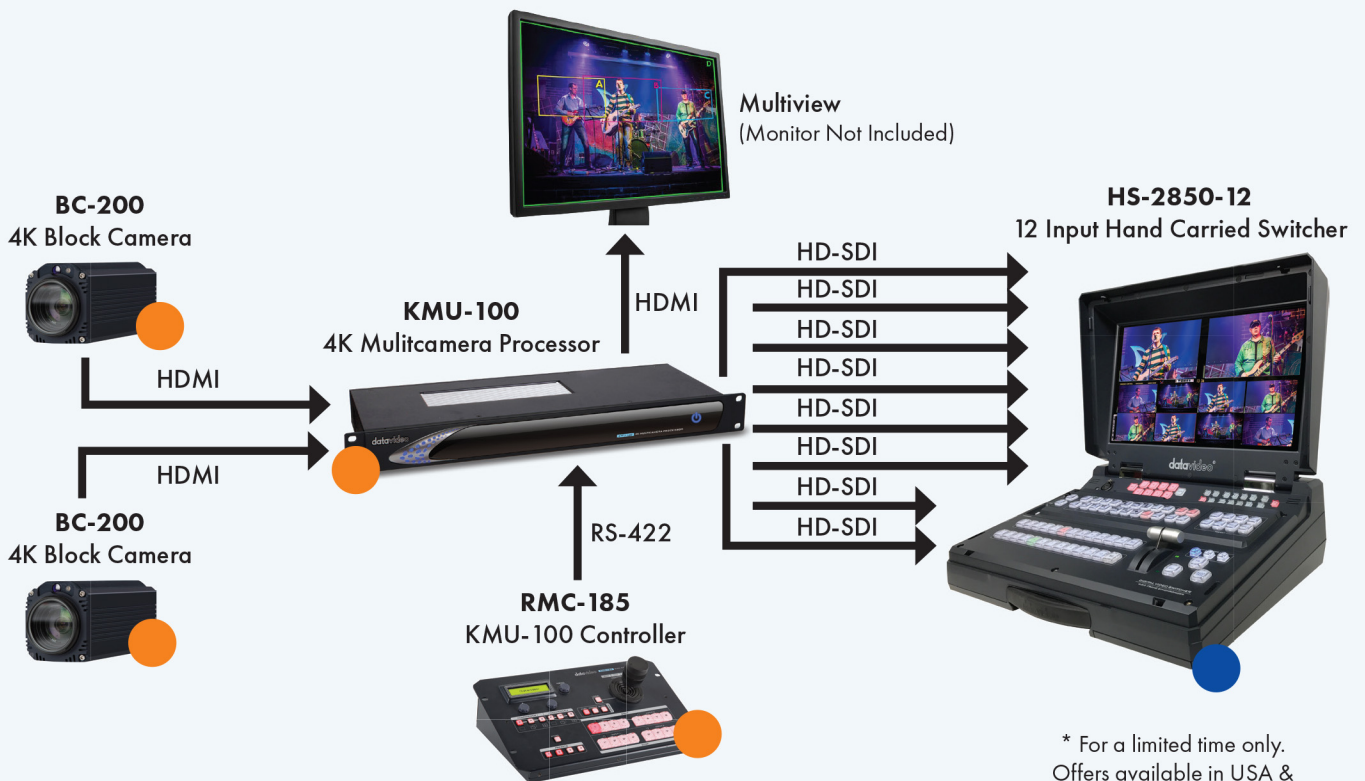

\$8,495
Promotional Offer
\$8,768
MSRP

HS-1200
#HS-1200
Switch from four virtual camera angles and still have 2 additional inputs.

\$2,999
MSRP

* For a limited time only. Offers available in USA & Canada only.

HS-2850

- 12 Input Hand Carried Switcher

8 VIRTUAL CAMERA SOLUTION WORKFLOW DIAGRAM

2 Camera KMU GoKit*
 #GO-2KMU
 Turn two 4K cameras into eight virtual PTZ cameras with control for any HD production.

\$10,995
 Promotional Offer
\$11,268
 MSRP

HS-2850
 #HS-2850-12
 Switch eight virtual camera angles and still have 4 inputs available.

\$7,249
 MSRP

* For a limited time only. Offers available in USA & Canada only.

SPORTS INSTANT REPLAY SOLUTION

RECORD, STREAM, AND INSTANT REPLAY FOR SMALL SPORTS EVENTS

Includes: **REPLAY GoKit** & **SE-650 Stream & Record GoKit**

REPLAY GoKit:

- HDR-10
- RMC-400
- USB Cable
- 2x 6ft SDI Cables
- DAC-8P
- HC-600 Case

SE-650 Stream & Record GoKit

- SE-650
- NVS-30
- HDMI Cable
- HC-600 Case