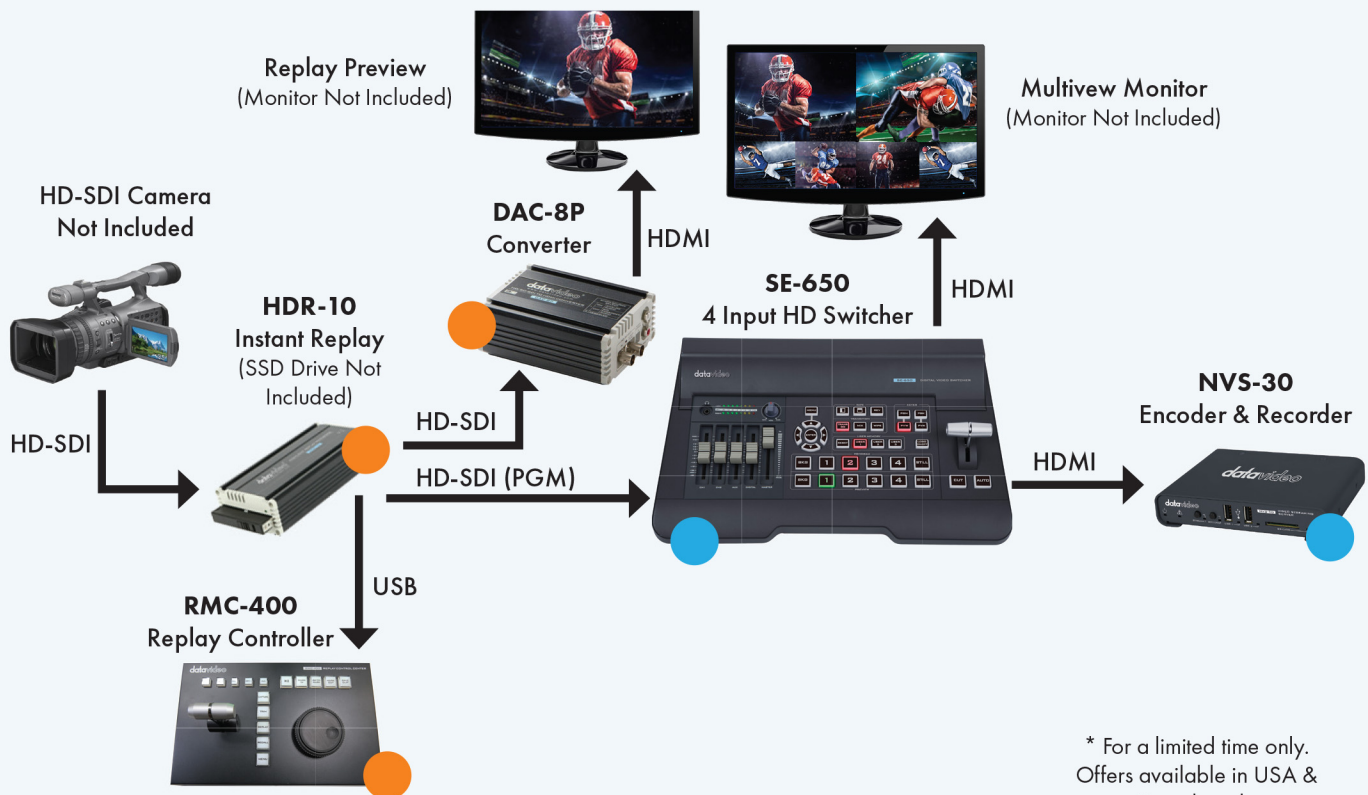

SE-650 Stream & Record GoKit* #GO-650SR

Built-in audio mixer for play-by-play announcers

$2,299
Promotional Offer
$2,338
MSRP

* For a limited time only. Offers available in USA & Canada only.