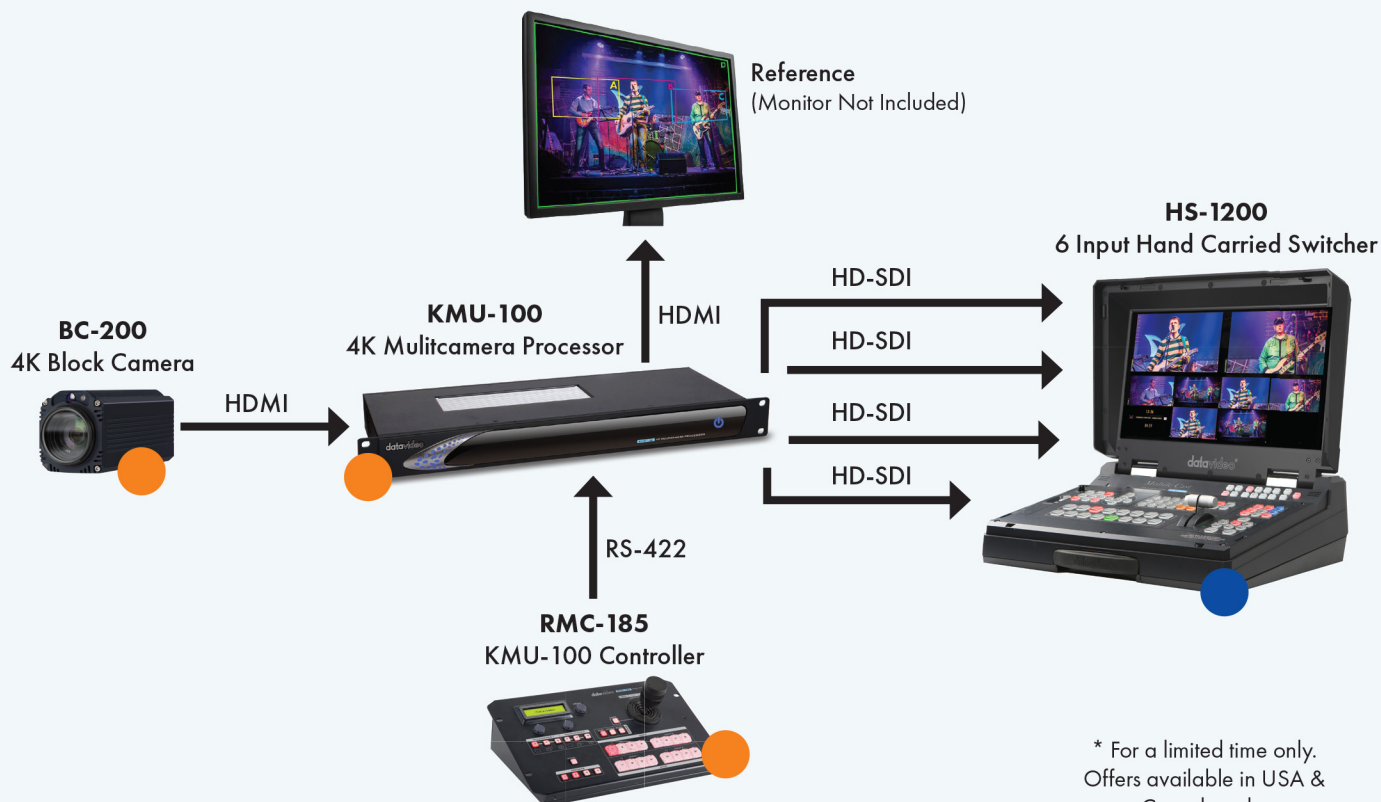

3 PTZ HDBaseT SOLUTION

THE FIRST HDBaseT SWITCHER IN THE WORLD, PERFECT FOR LIVE EVENTS

Includes: **3 Camera GoKit** & HS-1500T

3 CAMERA GoKit:

- 3x PTC-150T (without receivers)
- 3x 50ft CAT-6 Cables
- HC-800 Case

- KMU-100
- BC-200
- RMC-185
- 4x 10ft SDI Cable Snake
- 30ft HDMI Cable
- HC-800 Case

HS-1200

6 Input Hand Carried Switcher

4 VIRTUAL CAMERA SOLUTION WORKFLOW DIAGRAM

1 Camera KMU GoKit *
#GO-1KMU
Turn one 4K camera into four virtual PTZ cameras for any HD production.

\$8,495
Promotional Offer
\$8,768
MSRP

HS-1200
#HS-1200
Switch from four virtual camera angles and still have 2 additional inputs.

\$2,999
MSRP

* For a limited time only. Offers available in USA & Canada only.

Includes: **REPLAY GoKit** & **SE-650 Stream & Record GoKit**

REPLAY GoKit:

- HDR-10
- RMC-400
- USB Cable
- 2x 6ft SDI Cables
- DAC-8P
- HC-600 Case

SE-650 Stream & Record GoKit

- SE-650
- NVS-30
- HDMI Cable
- HC-600 Case