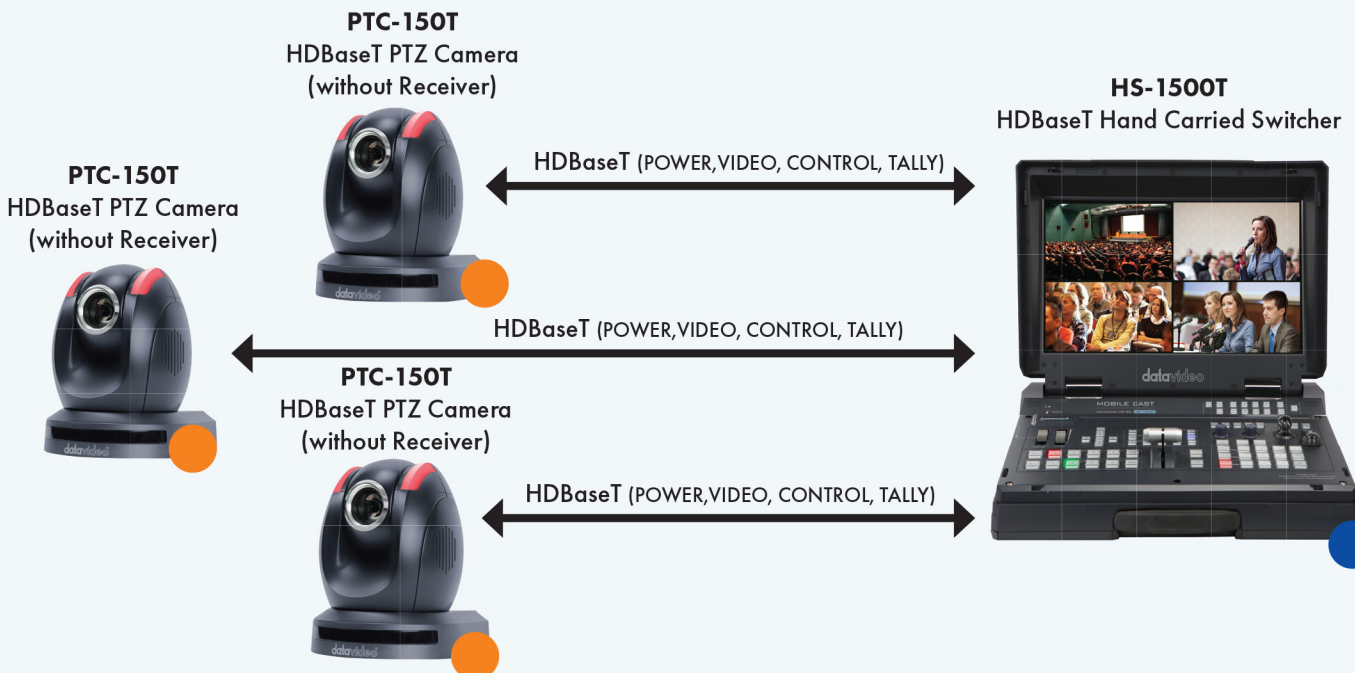

3 PTZ HDBaseT SOLUTION WORKFLOW DIAGRAM

3 Camera GoKit *
#GO-3CAM
Ideal kit for HS-1500T

$8,995
Promotional Offer
~~$9,274~~
MSRP

HS-1500T
#HS-1500T
Provides power, control, and receives video from PTC-150T - all with one CAT6 cable.

$4,499
MSRP