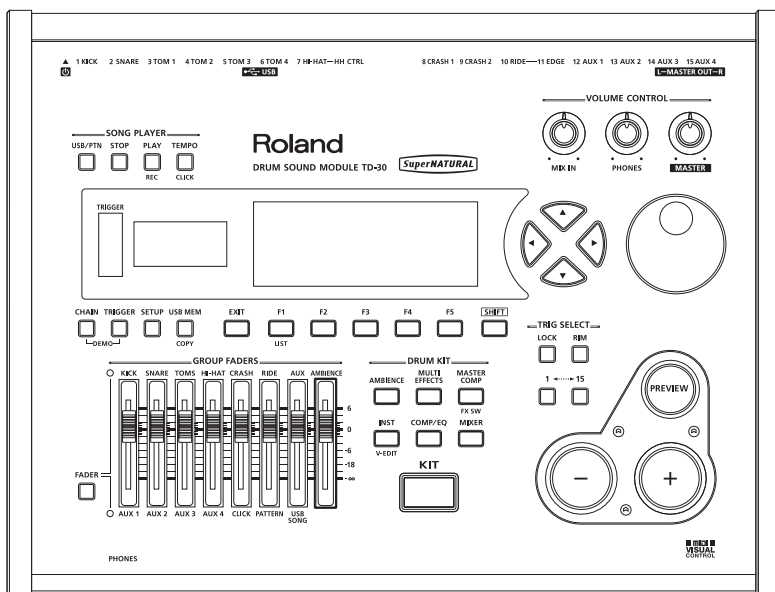

TD-30

DRUM SOUND MODULE

Data List

Roland

Preset Drum Kit List

No.	Name	Pad pattern
1	Studio	
2	LA Metal	
3	Swingin'	
4	Burnin'	
5	Birch	
6	Nashville	
7	LoudRock	
8	JJ's DnB	
9	Djembe	
10	Stage	
11	RockMaster	
12	LoudJazz	
13	Overhead	
14	Looooose	
15	Fusion	
16	Room	
17	[RadioMIX]	
18	R&B	
19	Brushes	
20	Vision	LOOP, TAP
21	AstroNote	1SHOT
22	acidfunk	
23	PunkRock	
24	OpenMaple	
25	70s Rock	
26	DrySound	
27	Flat&Shallow	
28	Rvs!Trashy	
29	melodious	TAP
30	HARD n'BASS	TAP
31	BazzKicker	
32	FatPressed	
33	DrumnDubStep	
34	ReMix-ulator	
35	Acoutronic	
36	HipHop	
37	90sHouse	
38	D-N-B	LOOP
39	SuperLoop	TAP
40	>>process>>>	