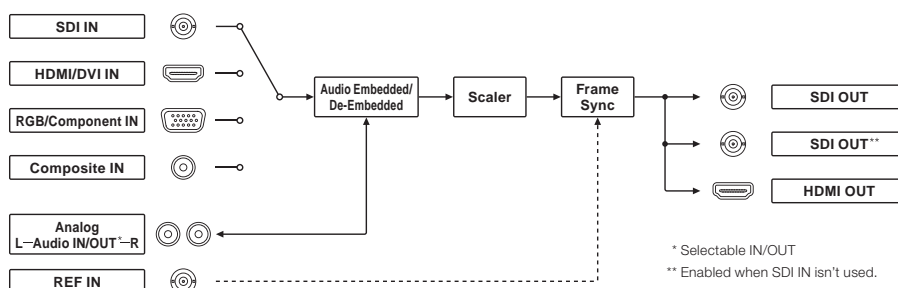

Scan Converter VC-1-SC Roland

Up/Down/Cross Scan Converter to SDI/HDMI with Frame Sync

- 3G (Level A and B)/HD/SD SDI In/Out
- HDMI In/Out
- RGB/Component In
- Composite In
- HDCP support
- Built-in Frame Synchronizer and Scaler
- Up/Down/Cross, Frame Rate*, I/P, and Aspect Ratio Conversion
- * Frame skip/repeat type
- Audio embedding or De-embedding
- VC-1 RCS, Dedicated PC/Mac Software App

■ Block Diagram

■ MODE SW

NO	MODE	OFF	ON
10	CONTROL	MODE SW	MEMORY
9	3G-SDI Type	Level A	Level B
8	NTSC Setup	0 IRE	7.5 IRE
7	Output Format	SD	720p
6			1080i
5	Output Frame Rate	59.94 Hz	50 Hz
4	AUDIO Embedded/De-Embedded Ch Sel	1 + 2	3 + 4
3			5 + 6
2	SDI Audio Group	G1/G2	G3/G4
1	Analog AUDIO	IN	OUT
			7 + 8

SPECIFICATIONS VC-1-SC

Input Connectors

RGB/Component	<p>Video Format: 1920 x 1080/60p/59.94p/50p/60i/59.94i/50i/24PsF/23.98PsF (Conforms to SMPTE 274M), 1280 x 720/60p/59.94p/50p (Conforms to SMPTE 296M), 720 x 480/59.94p/59.94i, 720 x 576/50p/50i</p> <p>PC Format: 640 x 480/60/72/75/85Hz, 800 x 600/56/60/72/75/85Hz, 1024 x 768/60/70/75/85Hz, 1280 x 768/60/75/85Hz, 1360 x 768/60Hz, 1152 x 864/75Hz, 1400 x 900/60/75/85Hz, 1280 x 960/60/85Hz, 1280 x 1024/60/75/85Hz, 1400 x 1050/60/75Hz, 1680 x 1050/60Hz, 1600 x 1200/60Hz, 1920 x 1200/60Hz Reduced blanking (Conforms to VESA DMT Version 1.0 Revision 11)</p>
---------------	---

Color Format: 10 bits YCC 4:2:2, 8 bits YCC 4:4:4, 8 bits RGB 4:4:4

Audio Format: Linear PCM, 24 bits, 48 kHz, 8 ch

Composite

Video Format: NTSC, PAL

SDI

Video Format: 1920 x 1080/60p/59.94p/50p/30p/29.97p/25p/24p/23.98p/60i/59.94i/50i, 1920 x 1080/30PsF/29.97PsF/25PsF/24PsF/23.98PsF (Conforms to SMPTE 274M), 1280 x 720/60p/59.94p/50p/30p/29.97p/25p/24p/23.98p (Conforms to SMPTE 296M), 720 x 480/59.94i, 720 x 576/50i (Conforms to ITU-R BT.601-5)