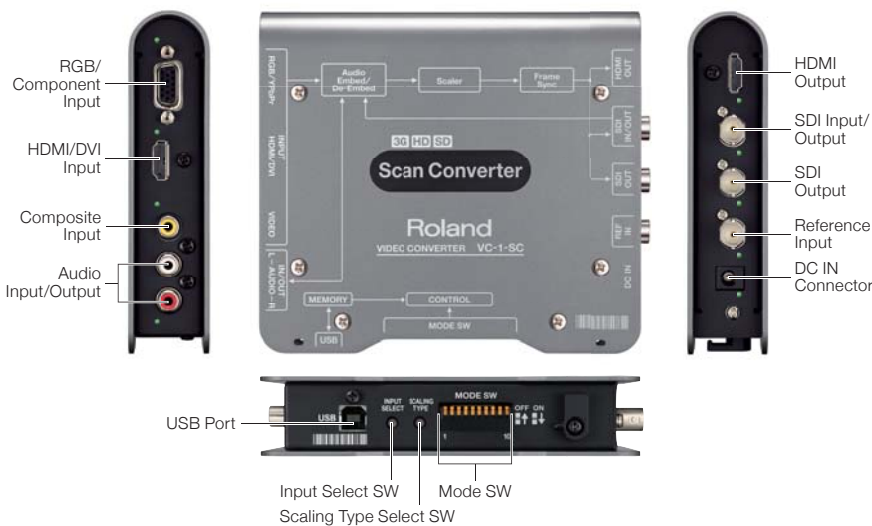

Scan Converter VC-1-SC Roland

Up/Down/Cross Scan Converter to SDI/HDMI with Frame Sync

- 3G (Level A and B)/HD/SD SDI In/Out
- HDMI In/Out
- RGB/Component In
- Composite In
- HDCP support
- Built-in Frame Synchronizer and Scaler
- Up/Down/Cross, Frame Rate*, I/P, and Aspect Ratio Conversion
- * Frame skip/repeat type
- Audio embedding or De-embedding
- VC-1 RCS, Dedicated PC/Mac Software App

■ Block Diagram

■ MODE SW

NO	MODE	OFF	ON
10	CONTROL	MODE SW	MEMORY
9	3G-SDI Type	Level A	Level B
8	NTSC Setup	0 IRE	7.5 IRE
7	Output Format	SD	720p
6			1080i
5	Output Frame Rate	59.94 Hz	50 Hz
4	AUDIO Embedded/De-Embedded Ch Sel	1 + 2	3 + 4
3			5 + 6
2	SDI Audio Group	G1/G2	G3/G4
1	Analog AUDIO	IN	OUT
			7 + 8

SPECIFICATIONS VC-1-SC

Input Connectors

RGB/Component	<p>Video Format: 1920 x 1080/60p/59.94p/50p/60i/59.94i/50i/24PsF/23.98PsF (Conforms to SMPTE 274M), 1280 x 720/60p/59.94p/50p (Conforms to SMPTE 296M), 720 x 480/59.94p/59.94i, 720 x 576/50p/50i</p> <p>PC Format: 640 x 480/60/72/75/85Hz, 800 x 600/56/60/72/75/85Hz, 1024 x 768/60/70/75/85Hz, 1280 x 768/60/75/85Hz, 1360 x 768/60Hz, 1152 x 864/75Hz, 1400 x 900/60/75/85Hz, 1280 x 960/60/85Hz, 1280 x 1024/60/75/85Hz, 1400 x 1050/60/75Hz, 1680 x 1050/60Hz, 1600 x 1200/60Hz, 1920 x 1200/60Hz Reduced blanking (Conforms to VESA DMT Version 1.0 Revision 11)</p>
---------------	---