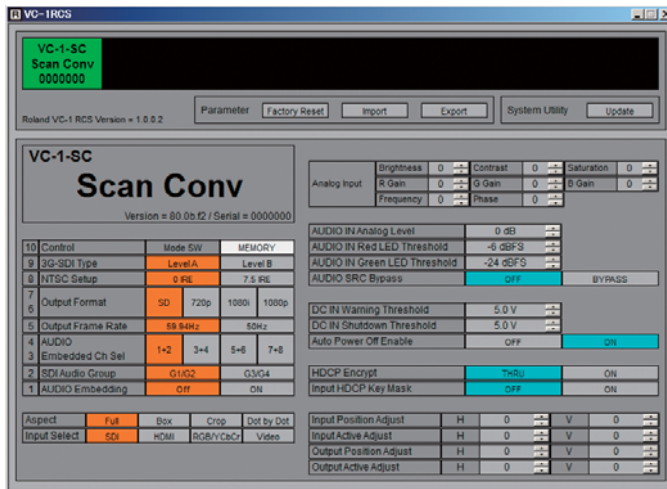

Frame Synchronize

Enabled when reference signal is present.

Dedicated PC/Mac software app. VC-1 RCS

VC-1 series website

For more information about the Roland VC-1-SC or other VC-1 series Video Converters visit: www.vc1series.com