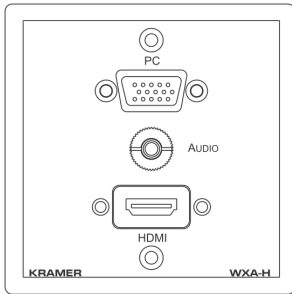

## Passive Wall Plate Device: **WXA-H**

Congratulations on purchasing your Kramer **WXA-H** passive pass-through Wall Plate Insert that is available in three versions: (i) for Belgium and Germany, (ii) for the UK and the rest of Europe, (iii) for the United States and (iv) Decora® style wall plates.

The **WXA-H** is a one gang wall plate insert with a pass-through connector for:

- PC (UXGA) on a 15-pin HD computer graphics video connector
- Unbalanced analog stereo AUDIO on a 3.5mm mini jack
- HDMI (female) at the front and a cable and female HDMI connector at the rear

**Destination: Belgium and Germany**

**Destination: England and Europe**

**Destination: United States**

The **WXA-H** Decora® style one gang insert can be fitted into a Decora® style faceplate:

WXA-H Decora Style  
One Gang Insert