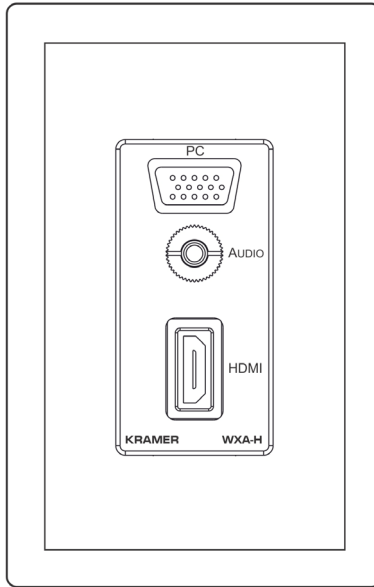

WXA-H installed in a Decora Style One Gang Faceplate

For the latest information on our products and a list of Kramer distributors, visit our Web site where updates to this sheet may be found.

We welcome your questions, comments, and feedback.

Web site: www.kramerelectronics.com

E-mail: info@kramerel.com

KRAMER ELECTRONICS LTD.

P/N: 2900-300160 REV 2

P/N: 2900-300160

Rev: 2