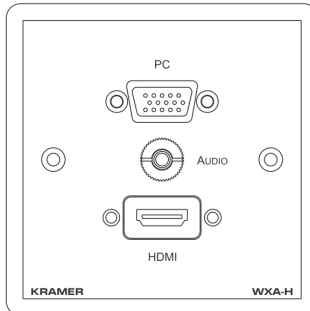

## Passive Wall Plate Device: **WXA-H**

Congratulations on purchasing your Kramer **WXA-H** passive pass-through Wall Plate Insert that is available in three versions: (i) for Belgium and Germany, (ii) for the UK and the rest of Europe, (iii) for the United States and (iv) Decora® style wall plates.

The **WXA-H** is a one gang wall plate insert with a pass-through connector for:

- PC (UXGA) on a 15-pin HD computer graphics video connector
- Unbalanced analog stereo AUDIO on a 3.5mm mini jack
- HDMI (female) at the front and a cable and female HDMI connector at the rear

**Destination: Belgium and Germany**

**Destination: England and Europe**

**Destination: United States**

The **WXA-H** Decora® style one gang insert can be fitted into a Decora® style faceplate:

WXA-H Decora Style  
One Gang Insert