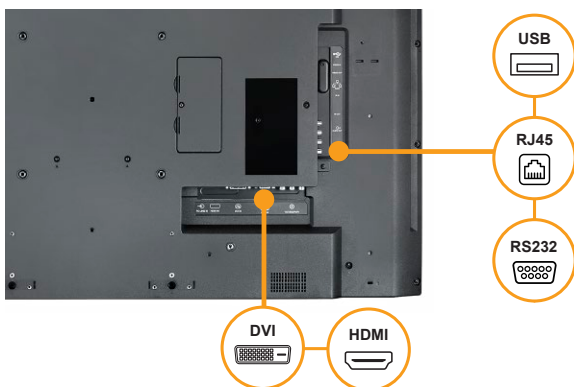

PM-Series LCD Display 32" | 43" | 48"

Slim Bezel Displays for a Simple and Affordable Digital Signage Solution

The PM-Series slim bezel displays are designed for commercial applications that require the delivery of impactful content at a reduced total cost of operation. Given its easy-to-use content playback, Full HD resolution with a wide viewing angle, brightness of 350 nits and 16/7 reliability, these signage displays are the ideal solution for digital signage applications in restaurants, retail stores, medical offices, corporate meeting areas and hospitality.

Simple Content Scheduling

The embedded USB media player allows users to conveniently play content from a USB drive. Simply create scheduled playlists and configure playback settings with the included remote control to display your personalized content.

Easily Deliver Business Messaging

The PM-Series combines Full HD 1920x1080 resolution, 350 nits of brightness and 16/7 commercial operation times to easily deliver business messaging and boost customer engagement.

Features

- Full HD 1920 x 1080 resolution
- Anti-Burn-in™ technology prevents image ghosting (48" only)
- Image Enhancer: 3D Comb Filter / Deinterlace / Noise Reduction
- Versatile connectivity: HDMI, DVI, VGA, Component, Composite
- An integrated scheduler allows content programming based on time and day
- Built-in USB media player for simple signage content delivery
- DMR function: play media shared over a local network
- RJ45, RS232, IR device control support
- Selectable gamma curves optimise different kinds of images
- Built-in speakers
- Ideal for 16/7 commercial operation