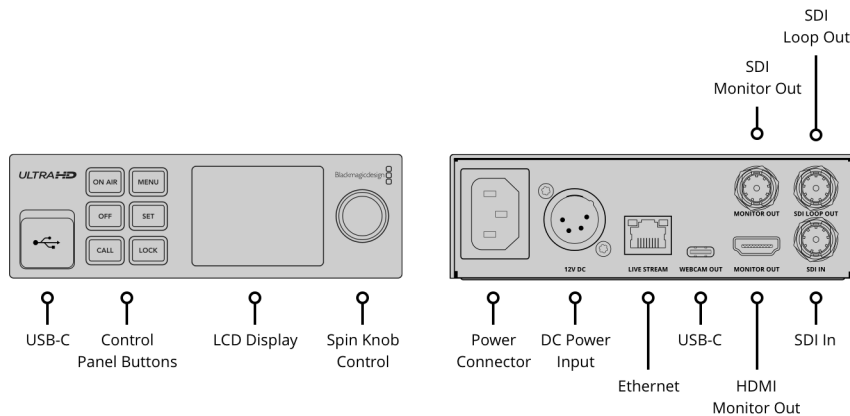

SDI Video Outputs

1 x loop out, 1 x monitor out.

HDMI Video Outputs

1 x monitor out

Ethernet

Ethernet supports 10/100/1000 BaseT for live streaming, software control and software updates.

Standards

HD Video Input Standards