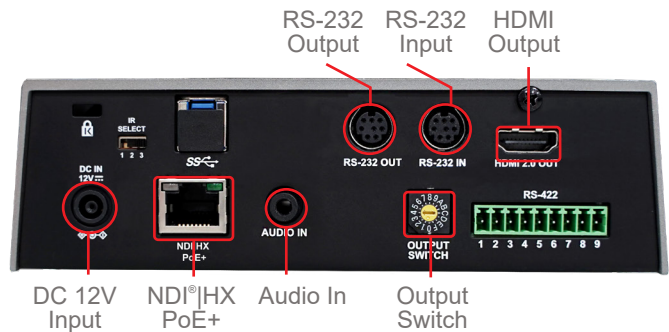

I/O Connections

Lumens®

Lumens Integration, Inc.
4116 Clipper Court
Fremont, CA, 94538
Phone: +1-866-600-0988
Fax: +1-510-252-1389

Lumens Europe
De Nayerstraat 17 9470
Denderleeuw Belgium
Phone: +32-473-58-38-95
Fax: +32-2-452-76-00

www.MyLumens.com