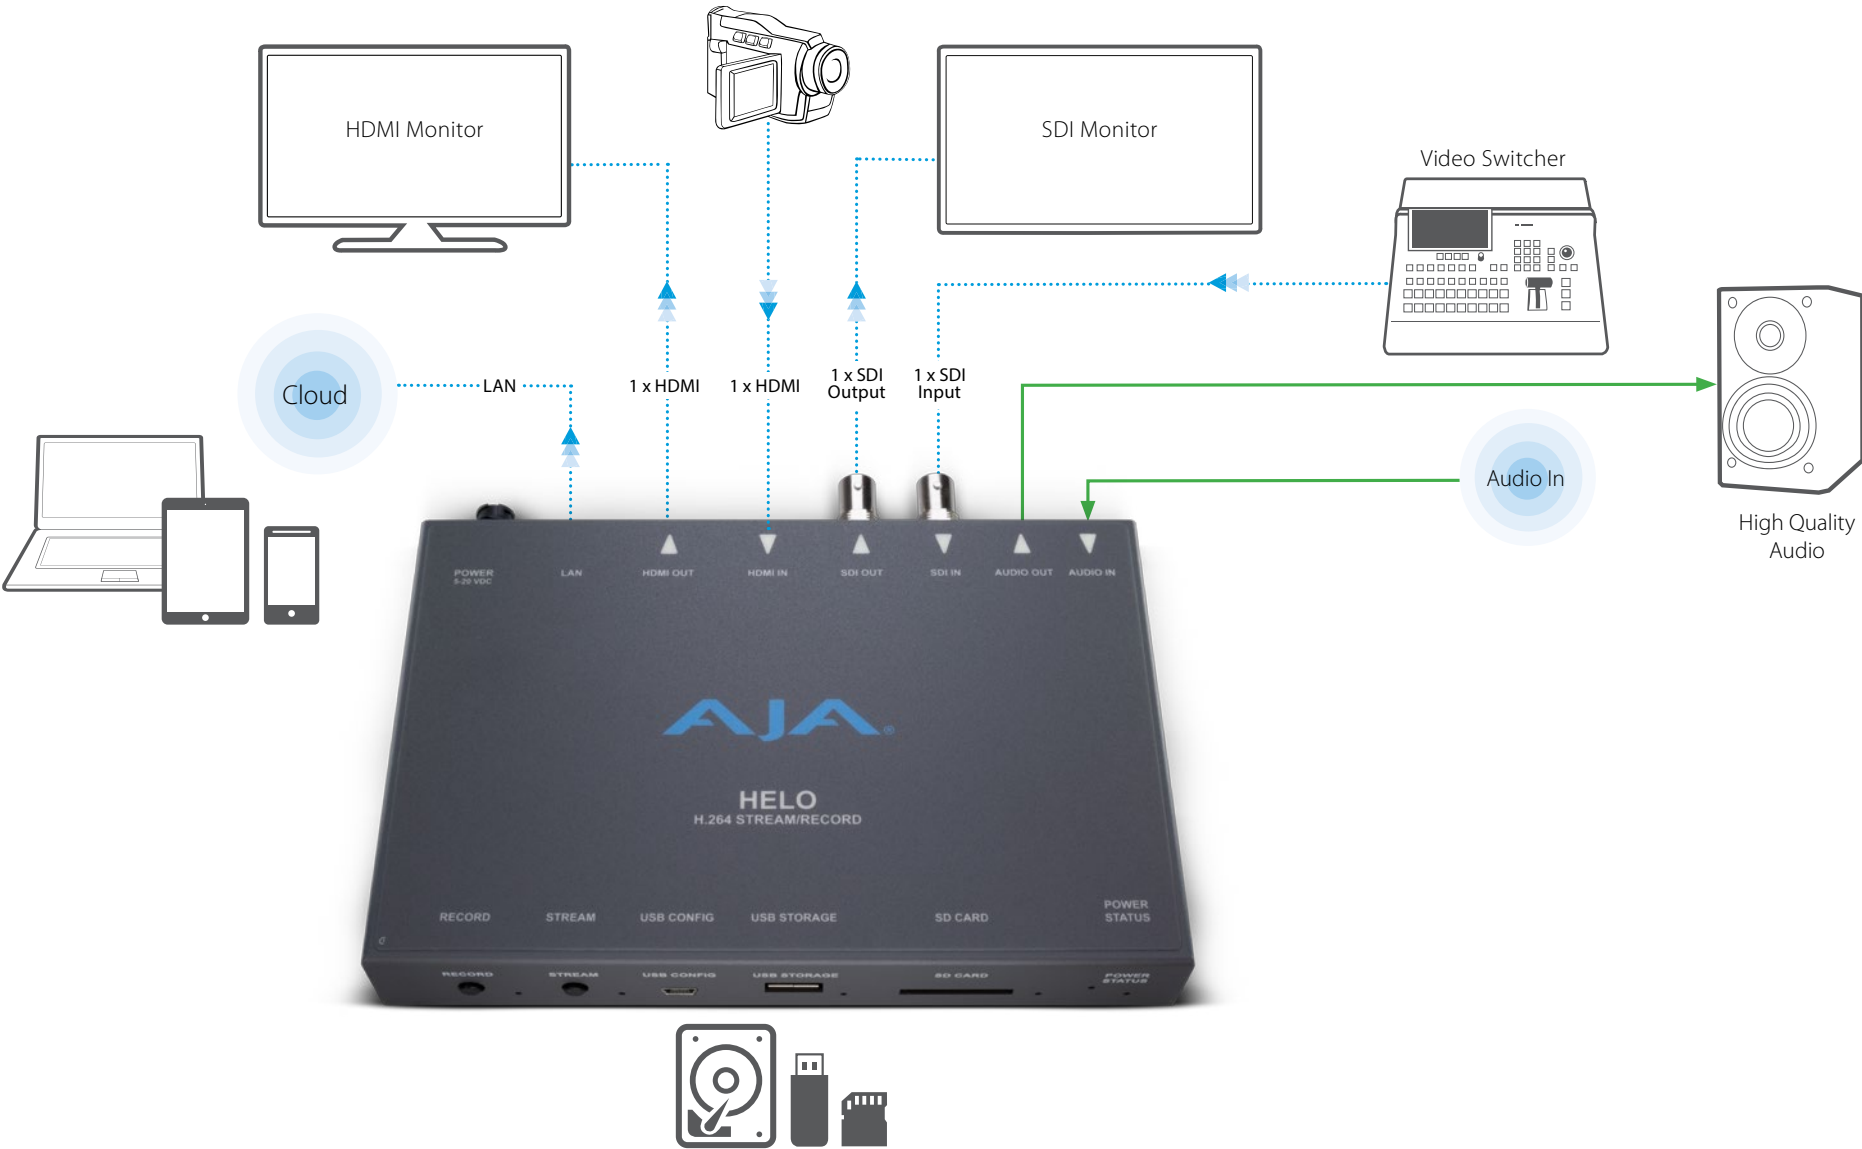

HELO

Workflow