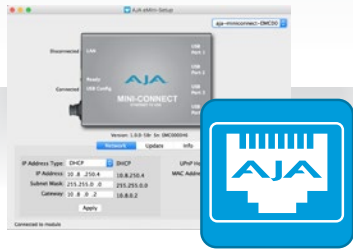

HELO

Web Server Built-In

You serve the Web. HELO serves You.

AJA eMini-Setup and HELO's easy to use web browser Interface make HELO simple to setup, configure and update firmware at any time. You can connect to HELO either via its direct USB port to set static/dynamic IP addresses though AJA eMini-Setup software or over the network using HELO's web server generated UI.