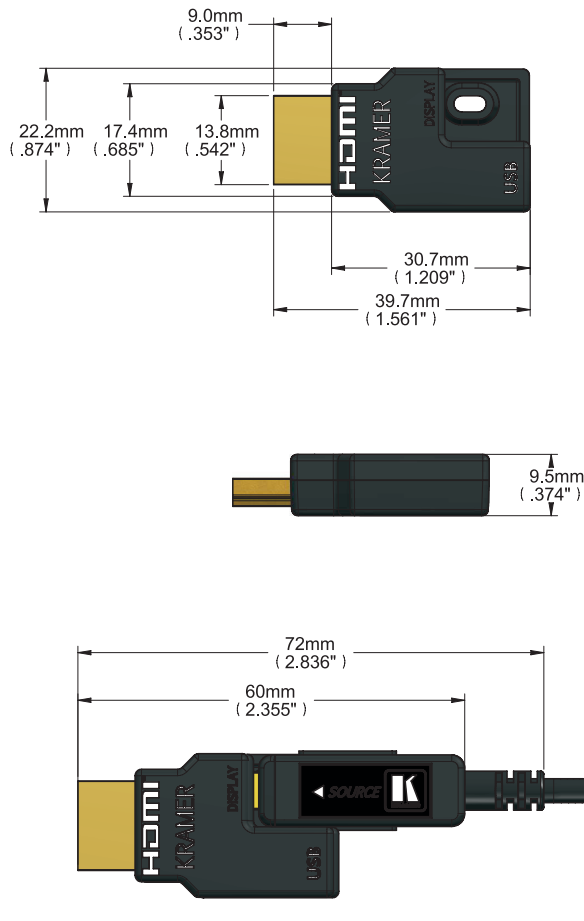

OUTLINE DIMENSIONS