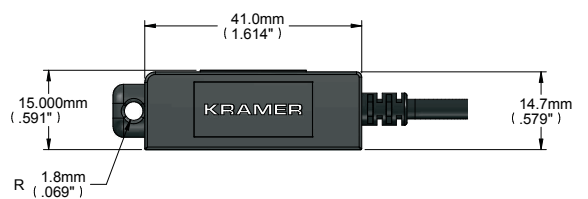

Pulling Capsule Dimensions