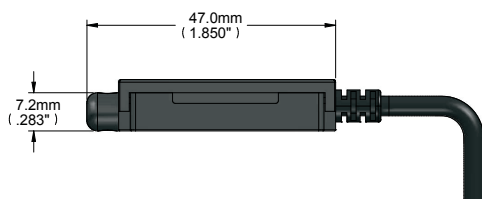

Pulling Capsule Dimensions