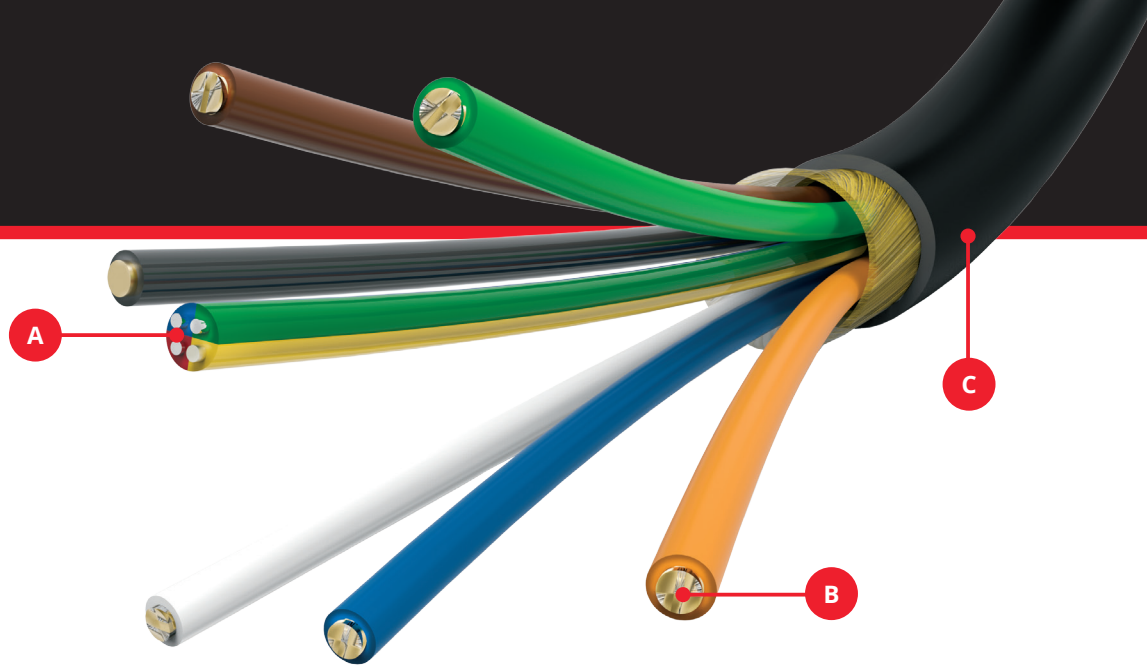

This Hybrid-Fiber Cable HDMI ends can quickly detach, offering a much smaller head that can be run through conduit or other tight spaces with the Included pulling capsule, they are also interchangeable. DVI ends can be purchased separately.

The AOCH/60 cables are thinner, lighter and more flexible than copper or even standard optical cables while providing transparent EDID, HDCP and HDR support without signal attenuation and also provide reduced risk of EMI and RFI interference which provides a perfect solution for critical AV installations that demand the highest signal integrity.

Features

- Video Resolution – Up to 4K@60Hz 4:4:4
- High Data Transfer Rate – Up to 18Gbps
- Embedded Audio – PCM 8-channel, Dolby Digital True HD and DTS-HD Master Audio
- HDMI support – HDCP 2.2, HDR (High dynamic range), EDID and CEC
- High-quality connectors – 24K gold-plated, corrosion-resistant and best possible connectivity
- Reduced EMI and RFI
- Thin Construction – 3.4mm (0.13") diameter
- Jacket Construction – UL CMP-OF (Plenum)
- RoHS 2011/65/EU compliant
- Varied Selection of Lengths – Available in versions from 10 to 100m (33 to 328ft)

In the Box

- 1x active Optical UHD HDMI Cable
- 2x HDMI type-D to A adapter
- 2x HDMI-A end locking screw
- 1x USB-A to MicroB cable
- 1x pulling capsule
- 1x User manual

x.v.Color

4K60
4:4:4
HDCP 2.2

CABLE SPECIFICATIONS