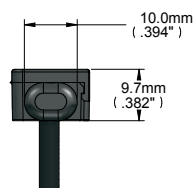

Pulling Capsule Dimensions