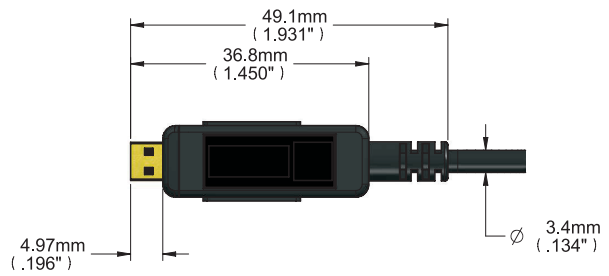

OUTLINE DIMENSIONS