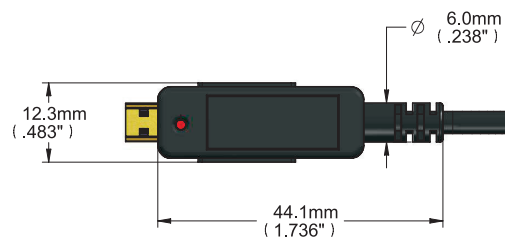

OUTLINE DIMENSIONS