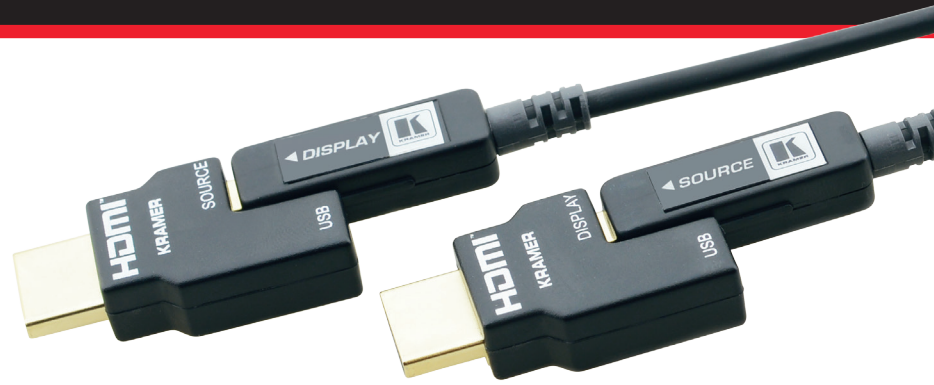

CP-AOCH/60

Active Optical UHD
Pluggable HDMI Cable

PLENUM RATED

Kramer's AOCH/60 is a state of the art Active Optical HDMI Cable for running 4K UHD HDMI 2.0 signals, 4K@60Hz (4:4:4) UHD, over long distances up to 100 meter (328 ft), in a simple & practical way.

This Hybrid-Fiber Cable HDMI ends can quickly detach, offering a much smaller head that can be run through conduit or other tight spaces with the Included pulling capsule, they are also interchangeable. DVI ends can be purchased separately.

The AOCH/60 cables are thinner, lighter and more flexible than copper or even standard optical cables while providing transparent EDID, HDCP and HDR support without signal attenuation and also provide reduced risk of EMI and RFI interference which provides a perfect solution for critical AV installations that demand the highest signal integrity.

Features

- Video Resolution – Up to 4K@60Hz 4:4:4
- High Data Transfer Rate – Up to 18Gbps
- Embedded Audio – PCM 8-channel, Dolby Digital True HD and DTS-HD Master Audio
- HDMI support – HDCP 2.2, HDR (High dynamic range), EDID and CEC
- High-quality connectors – 24K gold-plated, corrosion-resistant and best possible connectivity
- Reduced EMI and RFI
- Thin Construction – 3.4mm (0.13") diameter
- Jacket Construction – UL CMP-OF (Plenum)
- RoHS 2011/65/EU compliant
- Varied Selection of Lengths – Available in versions from 10 to 100m (33 to 328ft)