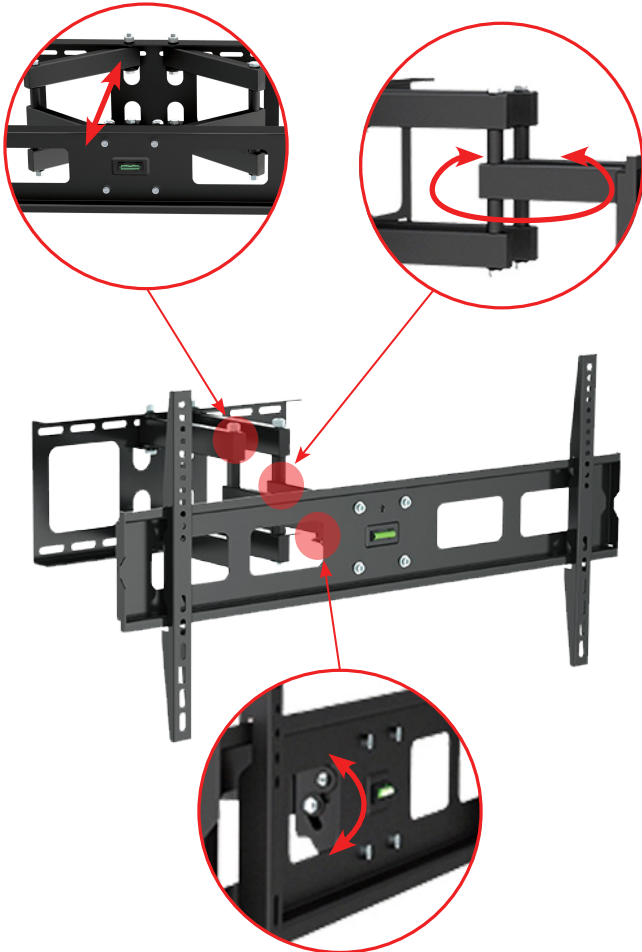

4.92" ~ 20.27" **Depth** Adjustment

120° **Swivel** Adjustment

+15° ~ -15° **Tilt** Adjustment

VZ-AM03 ADVANTAGES

- Mounting head for 40" to 55" CCTV & Video Wall Monitors
- Load Capacity is 132 lbs / 60 kg
- 15° Tilt Up and 15° Tilt Down Adjustment along with 120° Pan Rotation For Achieving that Perfect Viewing Angle
- VESA Standard - 200x200 and 800x400

Designed specifically for

VZ-42LX

VZ-43/55 UHD

VZ-49 NB / UNB

VZ-55 NB / UNB

Dimension

MODEL #	VZ-AM03
FEATURES	
Total Weight Capacity	132 lbs / 60 kg
Display Range	40" ~ 55"
Width	33.77" / 858 mm
Height (include / exclude arms)	17.32" (440 mm) / 8.03" (204mm)
Depth (Profile)	4.92" ~ 20.27" / 125 ~ 515 mm
Net Weight / Gross Weight	3.75 lbs (1.70 kg) / 4.5 lbs (2.04 kg)
PAN Rotation (Swivel)	± 60°
Tilt Capability	+15° ~ - 15°
Mounting Patterns Type	Universal, VESA
Mounting Patterns	200x200 (Min) ~ 800x400 (Max)