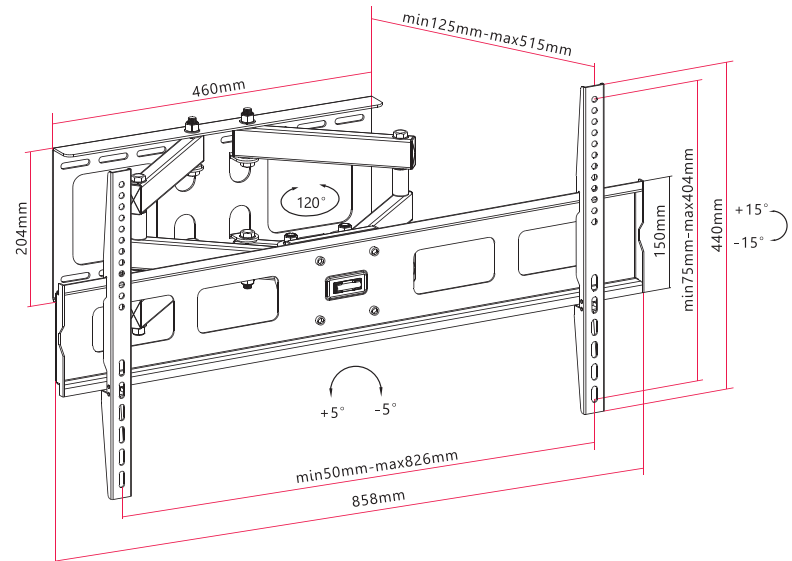

4.92" ~ 20.27" **Depth** Adjustment

120° **Swivel** Adjustment

+15° ~ -15° **Tilt** Adjustment

VZ-AM03 ADVANTAGES

- Mounting head for 40" to 55" CCTV & Video Wall Monitors
- Load Capacity is 132 lbs / 60 kg
- 15° Tilt Up and 15° Tilt Down Adjustment along with 120° Pan Rotation For Achieving that Perfect Viewing Angle
- VESA Standard - 200x200 and 800x400

Designed specifically for

VZ-42LX

VZ-43/55 UHD

VZ-49 NB / UNB

VZ-55 NB / UNB

Dimension

MODEL #	VZ-AM03
FEATURES	
Total Weight Capacity	132 lbs / 60 kg
Display Range	40" ~ 55"
Width	33.77" / 858 mm
Height (include / exclude arms)	17.32" (440 mm) / 8.03" (204mm)
Depth (Profile)	4.92" ~ 20.27" / 125 ~ 515 mm
Net Weight / Gross Weight	3.75 lbs (1.70 kg) / 4.5 lbs (2.04 kg)
PAN Rotation (Swivel)	± 60°
Tilt Capability	+15° ~ - 15°
Mounting Patterns Type	Universal, VESA
Mounting Patterns	200x200 (Min) ~ 800x400 (Max)