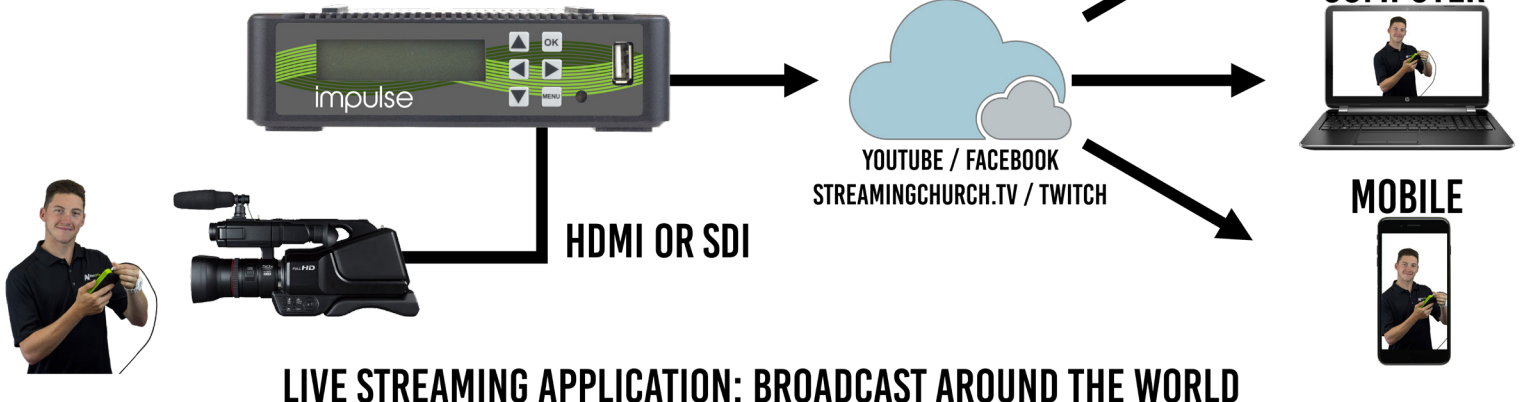

impulse

powered by  **sencore**

AC-IMPULSE / AC-IMPULSE-PLUS

THIS COMPACT SINGLE-CHANNEL ENCODER CAN STREAM A VIDEO SIGNAL ON ANY SERVICE SUCH AS YOUTUBE, FACEBOOK, USTREAM, CHURCH STREAMING AND MORE. NOT ONLY ARE YOU ABLE TO STREAM A VIDEO SIGNAL, BUT IT GIVES YOU THE ABILITY TO RECORD DIRECTLY TO A SSD CARD AT THE SAME TIME. IMPLUSE COMES WITH AN HDMI INPUT AND A SDI INPUT, ALLOWING YOU TO USE A WIDE VERITY OF CAMERA'S OR SOURCES. WITH AVPRO EDGE'S IMPLUSE YOU CAN STREAM BEAUTIFUL 1080P SIGNALS TO ANYWHERE IN THE WORLD.

HOW IT WORKS:

1. Connect a camera (or any source) to the Impulse
2. Connect to the IP control system via any browser
3. Select your streaming method (your own website, Facebook, Youtube)
4. Share the link with your audience and they can now watch you from anywhere in the world

AVPro edge impulse

LIVE STREAMING APPLICATION: BROADCAST AROUND THE WORLD

markets:

HOUSE OF WORSHIP: Every Church wants to broadcast their services to members of the congregation that are not able to make it in, this is the solution.

HOSPITALS: Impulse has the ability to share live procedures across the world, making it the perfect training tool for nurses and doctors.

SCHOOLS/UNIVERSITY: Being able to broadcast your lesson to the entire world via websites like Facebook, YouTube and Twitter give schools a closer connection to its student body.