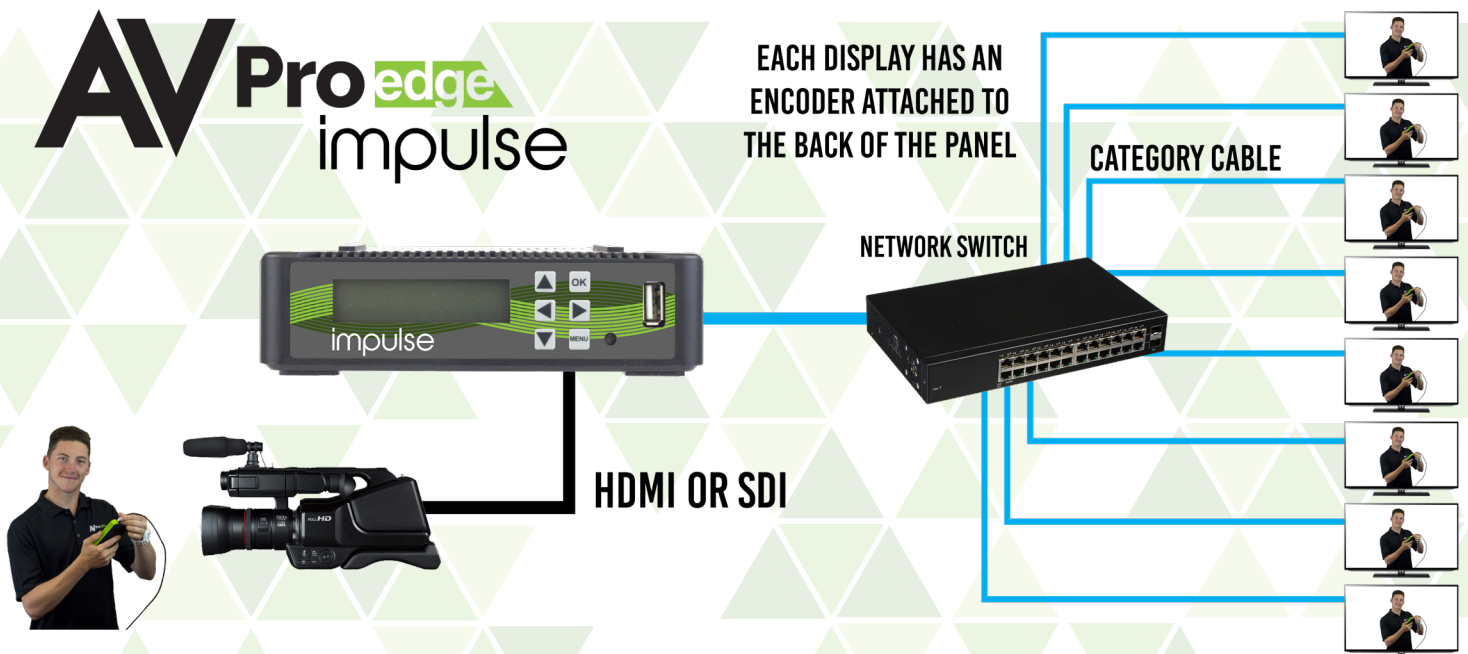

markets:

HOUSE OF WORSHIP: Every Church wants to broadcast their services to members of the congregation that are not able to make it in, this is the solution.

BARS AND RESTAURANTS: Streaming events or announcements to Facebook, Twitter, YouTube can gain a lot buzz around a business.

ORIGINAL CONTENT CREATORS: Millions of people watch YouTube and Twitch everyday. Every creator for these platforms would benefit from owning the Impulse

HOSPITALS: Impulse has the ability to share live procedures across the world, making it the perfect training tool for nurses and doctors.

SCHOOLS/UNIVERSITY: Being able to broadcast your lesson to the entire world via websites like Facebook, YouTube and Twitter give schools a closer connection to its student body.

LIVE STREAMING APPLICATION: BROADCAST TO A NETWORK FOR LARGE SCALE LIVE STREAMING LIKE ARENA'S, STADIUMS & LARGE CONFERENCE CENTERS