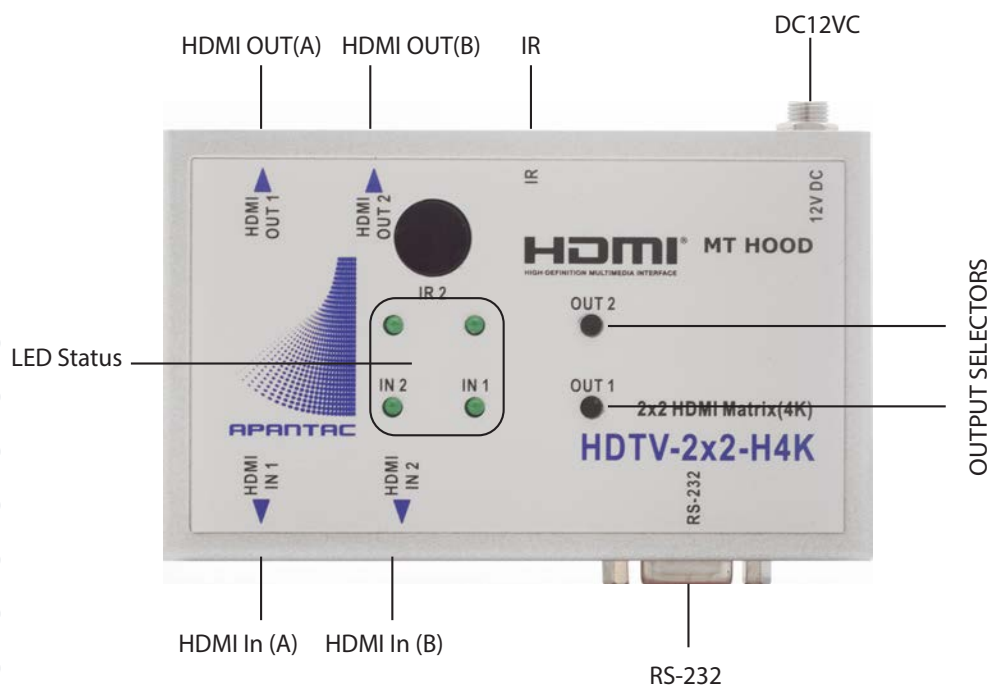

2X2 HDMI MATRIX SWITCH

HDTV-2x2H-4K

- Simple 2x2 HDMI Matrix Switch
- 2 HDMI inputs
- 2 HDMI outputs
- Supports up to 4K2K (30Hz)
- HDMI and HDCP Compliant
- Local or Remote Control (Button/IR/RS-232)

DC 12V POWER ADAPTER for HDMI-4x4

REMOTE CONTROL

OUTPUT SELECTORS

MODEL	HDTV-2x2H-4K
DESCRIPTION	2x2 HDMI Matrix
INPUTS	2 x HDMI TypeA
OUTPUTS	2 x HDMI Type A
STATUS LEDs	Input A & Input B
CONTROL	Manual Switch /RS232 and IR
MAX RESOLUTION	4K2K@60Hz (4:2:0)
DIMENSIONS	150 mm W x 86 mm D x 25 mm H
POWER	DC 12V