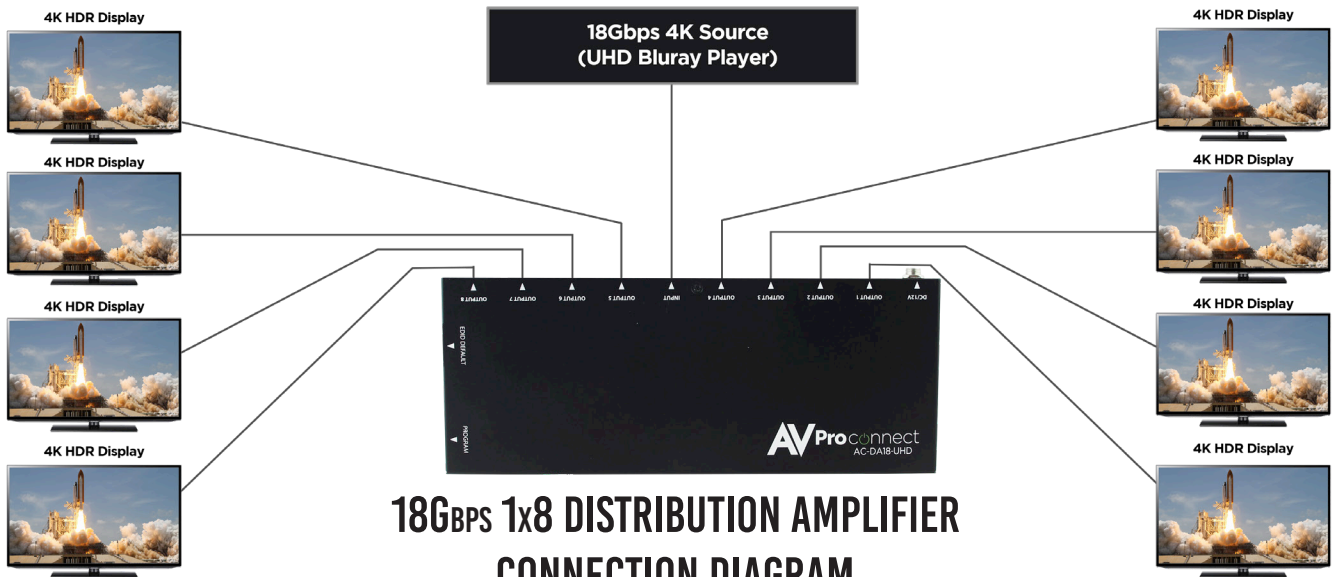

AVProedge

4K 18Gbps DISTRIBUTION AMPLIFIERS

AC-DA12-AUHD-GEN2
AC-DA14-AUHD, AC-DA18-AUHD

HDR **HDMI** **HDCP**TM
HIGH-BANDWIDTH DIGITAL CONTENT PROTECTION

EDID MANAGEMENT, CASCADE-ABLE, STABLE DISTRIBUTION
THE FIRST TRUE 18Gbps DISTRIBUTION AMPLIFIER FAMILY, THESE PRODUCTS ARE IDEAL ON ALL APPLICATIONS WHERE STABLE DISTRIBUTION IS KEY. FULL 18Gbps AND HDR SUPPORT ENSURE MILITARY-GRADE STABILITY EVEN AT THE HIGHEST BANDWIDTHS.

These distribution amplifiers can be cascaded for extended distances and to add additional outputs. There is even a built in "cascade mode" that can be enabled for plug and play compatibility. With these distribution amplifiers you are already prepared for all 4K formats and future 8K formats. Utilize these products with confidence in your next bar, restaurant, digital signage, commercial or residential installation and see the difference.

18Gbps 1x8 DISTRIBUTION AMPLIFIER CONNECTION DIAGRAM
AC-DA18-AUHD

IN THE BOX:

- AC-DA12-AUHD-GEN2, AC-DA14-AUHD, or AC-DA18-AUHD
- 5V Locking Power Supply (100-240v Input)
- Mounting Ears
- Operating Instructions

ULTRA LOW-PROFILE DESIGN: The minimalist design makes these devices even more versatile. Designed to fit in any nook or cranny, you don't need to worry about finding space for the distribution amplifier allowing you to focus on other elements of the job.