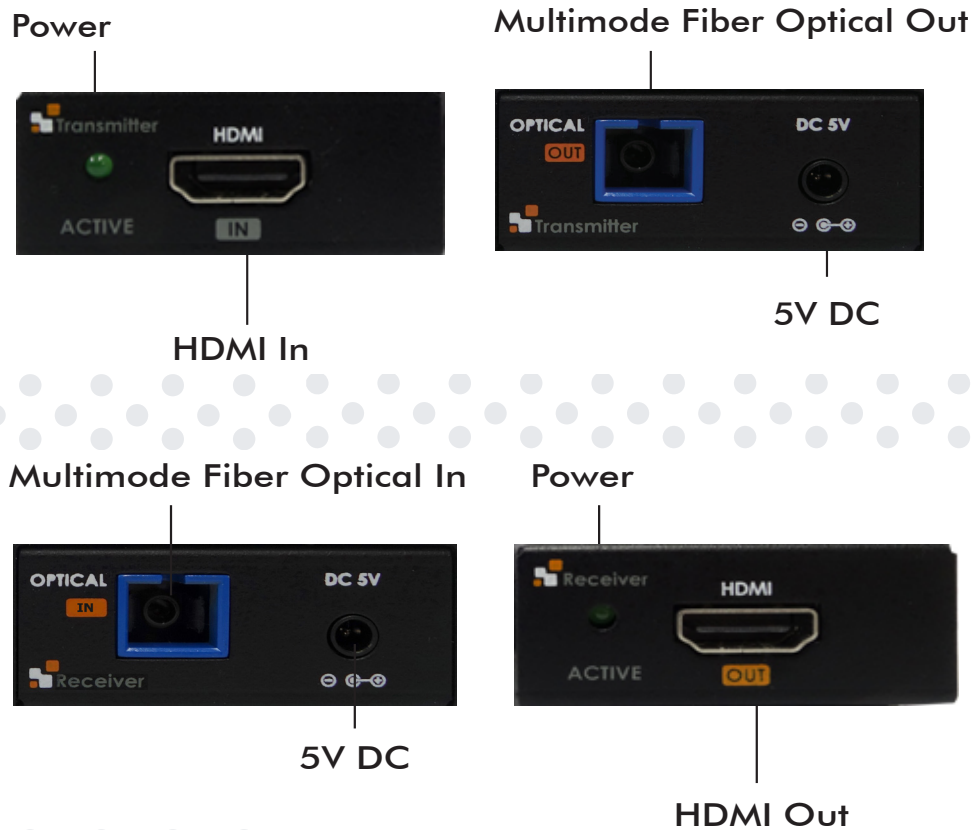

HDMI 2.0 TO FIBER EXTENDER

- HDMI 2.0 to Fiber Extenders
- Up to 650 feet (200 meters)
- Supports 50-micron OM3 or OM4 Fiber with a single SC connector
- Video, DDC and HPD is transmitted on a single fiber
- Status and Control Data Channel (SCDC) compliant
- HDCP 2.2 compliant
- Does not support CEC and HEAC.

MODEL	HDM2.0-FIB-Tx	HDM2.0-FIB-Rx
Description	HDMI 2.0 to Fiber Transmitter	HDMI 2.0 to Fiber Receiver
Input	HDMI	SC Fiber Optical Connector
Output	SC Fiber Optical Connector	HDMI
Resolution	4K/UHD up to 60Hz	
Video Bandwidth	6 Gbps / channel	
Max Distance	650 feet (200 meters)	
Fiber Type	OM3/OM4 Multimode glass-fiber	
Power	DC 5V 2A	
Dimension	81.1 x 21.1 x 47.5 mm	