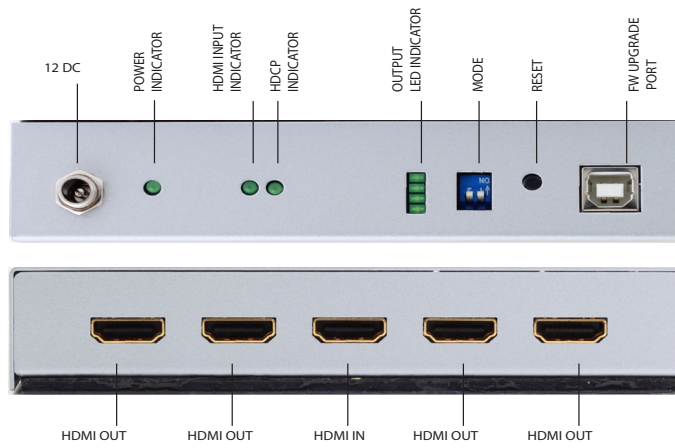

- HDMI 1.3a compliant • HDCP compliant
- Supports 480i, 480p, 720p, 1080i, 1080p up to 1920x1200
- Supports deep color up to 12 bits • Magnetic Mount

HDMI-1x4-II

1x4 HDMI Splitter