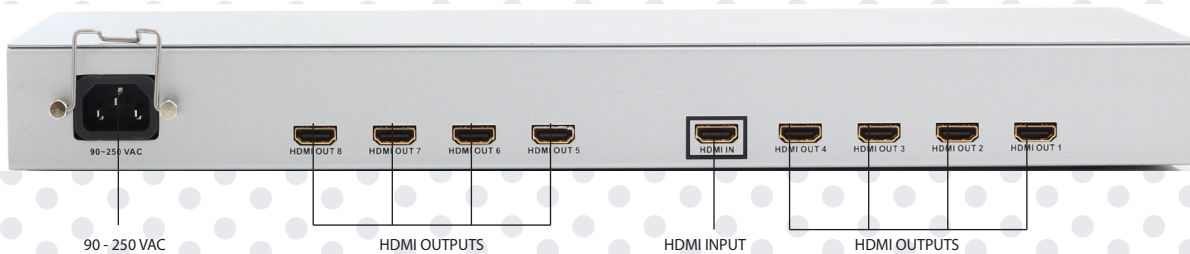

HDMI-1x8

1x8 HDMI Splitter

MODEL	HDMI-1x2	HDMI-1x2-II	HDMI-1x4-II	HDMI-1x8-II	HDMI-1x4	HDMI-1x8
DESCRIPTION	1x2 HDMI Splitter	1x2 HDMI Splitter	1x4 HDMI Splitter	1x8 HDMI Splitter	1x4 HDMI Splitter	1x8 HDMI Splitter
INPUTS	1 x HDMI Type A					
OUTPUTS	2 x HDMI Type A		4 x HDMI Type A	8 x HDMI Type A	4 x HDMI Type A	8 x HDMI Type A
RESOLUTION	Up to 1920 x 1200 / 1080P @ 60Hz	Up to 4K x 2K @ 30Hz	Up to 1920 x 1200 / 1080P @ 60Hz		Up to 4K x 2K @ 30Hz	
DIMENSIONS	62 mm W x 113 mm D x 29 mm H	43 mm W x 45 mm D x 20 mm H	171 mm W x 120 mm D x 25 mm H	171 mm W x 160 mm D x 25 mm H	440 mm W x 336 mm D x 43 mm H	440 mm W x 336 mm D x 86 mm H
POWER	DC 5V		DC 12V