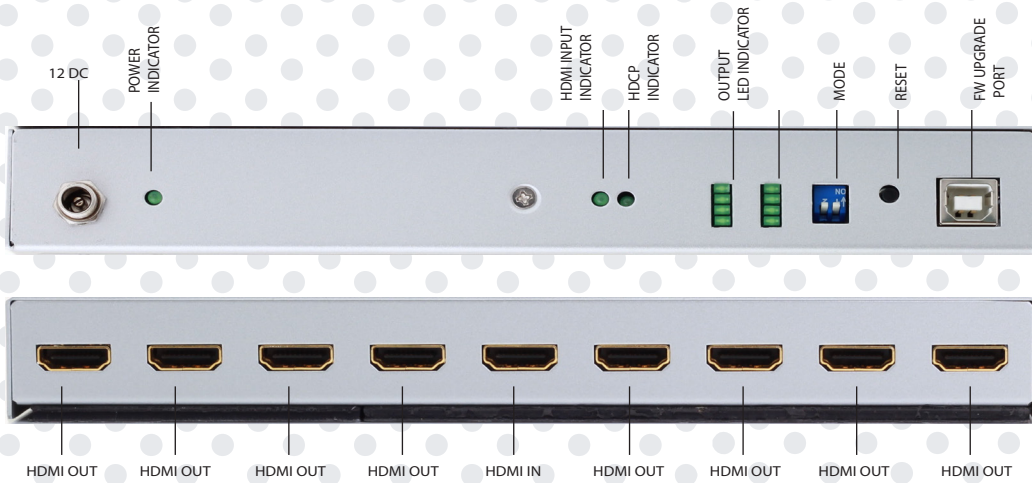

# COMPACT HDMI SPLITTERS

- HDMI 1.4a compliant • HDCP compliant
- Supports up to 1080P 60Hz and 4Kx2K up to 30Hz
- Supports deep color up to 12 bits • Magnetic Mount

## HDMI-1x2-II

1x2 HDMI 4K Splitter

- HDMI 1.3a compliant • HDCP compliant
- Supports 480i, 480p, 720p, 1080i, 1080p up to 1920x1200
- Supports deep color up to 12 bits • Magnetic Mount

## HDMI-1x4-II

# RACK MOUNTABLE HDMI SPLITTERS

- HDMI 1.3a compliant • HDCP compliant
- Supports 480i, 480p, 720p, 1080i, 1080p up to 1920x1200
  - Supports deep color up to 12 bits • Magnetic Mount
  - Compact 1 RU, rack mountable