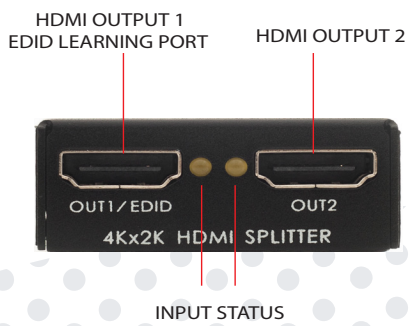

# COMPACT HDMI SPLITTERS

- HDMI 1.4a compliant • HDCP compliant
- Supports up to 1080P 60Hz and 4Kx2K up to 30Hz
- Supports deep color up to 12 bits • Magnetic Mount

## HDMI-1x2-II

1x2 HDMI 4K Splitter

- HDMI 1.3a compliant • HDCP compliant
- Supports 480i, 480p, 720p, 1080i, 1080p up to 1920x1200
- Supports deep color up to 12 bits • Magnetic Mount

# RACK MOUNTABLE HDMI SPLITTERS

- HDMI 1.3a compliant • HDCP compliant
- Supports 480i, 480p, 720p, 1080i, 1080p up to 1920x1200
  - Supports deep color up to 12 bits • Magnetic Mount
  - Compact 1 RU, rack mountable