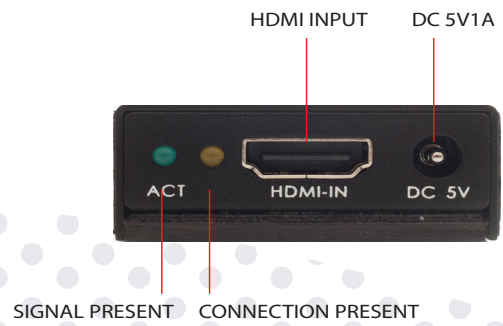

# COMPACT HDMI SPLITTERS

- HDMI 1.4a compliant • HDCP compliant
- Supports up to 1080P 60Hz and 4Kx2K up to 30Hz
- Supports deep color up to 12 bits • Magnetic Mount

## HDMI-1x2-II

1x2 HDMI 4K Splitter

- HDMI 1.3a compliant • HDCP compliant
- Supports 480i, 480p, 720p, 1080i, 1080p up to 1920x1200
- Supports deep color up to 12 bits • Magnetic Mount

# RACK MOUNTABLE HDMI SPLITTERS

- HDMI 1.3a compliant • HDCP compliant
- Supports 480i, 480p, 720p, 1080i, 1080p up to 1920x1200
  - Supports deep color up to 12 bits • Magnetic Mount
  - Compact 1 RU, rack mountable