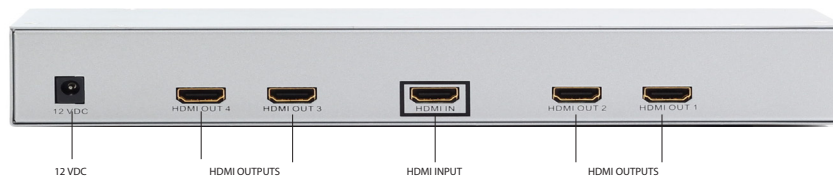

RACK MOUNTABLE HDMI SPLITTERS

- HDMI 1.3a compliant • HDCP compliant
- Supports 480i, 480p, 720p, 1080i, 1080p up to 1920x1200
  - Supports deep color up to 12 bits • Magnetic Mount
  - Compact 1 RU, rack mountable

HDMI-1x4

1x4 HDMI Splitter