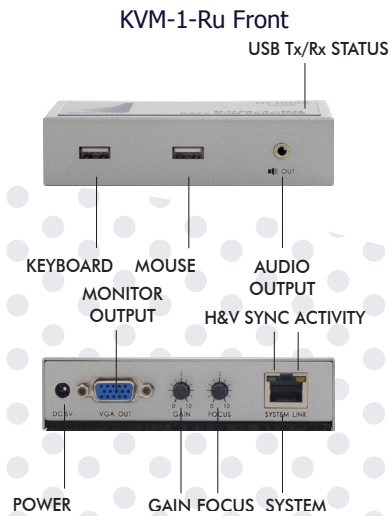

KVM EXTENDERS / RECEIVERS

- Extend VGA, PS2/USB (keyboard/mouse), HDMI, DVI-D signals over CATx Cables
- Maximum HDMI, DVI-D resolution of 1920 x 1200 up to 35 meters (115 feet)
 - Maximum VGA resolution of 2048 x 1536 up to 300 meters (1000 feet)
- Plug and play - no software required • Remote / local monitoring and control
 - Supports MS-DOS, Windows, FreeBSD, Linux, Unix, Mac OS*
 - *Some Mac Keyboard Hot Keys may require remapping

KVM-1-Eu

Single-port VGA / USB KVM Extender

KVM-1-Ru

Single-port VGA / USB KVM Receiver

KVM-1-EH

Single-port HDMI / USB KVM Extender

KVM-1-RH

Single-port HDMI / USB KVM Receiver

MODEL	KVM-1-E	KVM-1-R	KVM-1-Eu	KVM-1-Ru
DESCRIPTION	VGA / PS2 KVM Extender	VGA / PS2 KVM Receiver	VGA / USB KVM Extender	VGA / USB KVM Receiver
INPUTS	2 x PS2 + VGA Combo Cable	1 x RJ45	2 x USB VGA, USB, Audio Combo Cable 1 x Audio	1 x RJ45
OUTPUTS	1 x RJ45 (Link) 1 x VGA (Local Output)	1 x VGA 2 x PS2	1 x RJ45 (Link) 1 x VGA (Local Output) 1 x Audio	1 x VGA, 2 x USB (Mouse, Keyboard) 1 x Audio
MOUNT	Magnetic	Magnetic	Magnetic	Magnetic
ADJUSTMENTS	n/a	Gain, Focus	n/a	Gain, Focus
RESOLUTION	2048 x 1536 up to 200 meters (650 feet)		2048 x 1536 up to 300 meters (1000 ft)	
DIMENSIONS	62 mm W x 113 mm D x 29 mm H		62 mm W x 113 mm D x 29 mm H	
POWER	5V from PS2	AC 7.5V 1000 mA	DC 5V from USB or Optional DC 5V 1000 mA	DC 5V 1000 mA
MODEL	KVM-1-EH	KVM-1-RH		
DESCRIPTION	Single-port HDMI / USB KVM Extender	Single-port HDMI / USB KVM Receiver		
INPUTS	1 x HDMI Female USB, Audio Combo Cable, 1 x HDMI cable, 1 x Audio	1 x RJ45		
OUTPUTS	1 x RJ45 (Link) 1 x HDMI (Local Output) 1 x Audio	1 x HDMI 2 x USB (Mouse, Keyboard) 1 x Audio		
MOUNT	Magnetic	Magnetic		
ADJUSTMENTS	n/a	Equalizer		
RESOLUTION	1920 x 1200 up to 35 meters (115 feet)			
DIMENSIONS	62 mm W x 113 mm D x 29 mm H			
POWER	DC 5V 1000 mA			