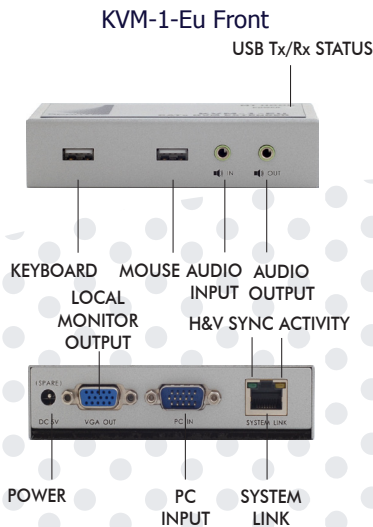

KVM EXTENDERS / RECEIVERS

- Extend VGA, PS2/USB (keyboard/mouse), HDMI, DVI-D signals over CATx Cables
- Maximum HDMI, DVI-D resolution of 1920 x 1200 up to 35 meters (115 feet)
 - Maximum VGA resolution of 2048 x 1536 up to 300 meters (1000 feet)
- Plug and play - no software required • Remote / local monitoring and control
 - Supports MS-DOS, Windows, FreeBSD, Linux, Unix, Mac OS*
 - *Some Mac Keyboard Hot Keys may require remapping

KVM-1-Eu

Single-port VGA / USB KVM Extender

KVM-1-Ru

Single-port VGA / USB KVM Receiver

KVM-1-EH

Single-port HDMI / USB KVM Extender

KVM-1-RH

Single-port HDMI / USB KVM Receiver

MODEL	KVM-1-E	KVM-1-R	KVM-1-Eu	KVM-1-Ru
DESCRIPTION	VGA / PS2 KVM Extender	VGA / PS2 KVM Receiver	VGA / USB KVM Extender	VGA / USB KVM Receiver
INPUTS	2 x PS2 + VGA Combo Cable	1 x RJ45	2 x USB VGA, USB, Audio Combo Cable 1 x Audio	1 x RJ45
OUTPUTS	1 x RJ45 (Link) 1 x VGA (Local Output)	1 x VGA 2 x PS2	1 x RJ45 (Link) 1 x VGA (Local Output) 1 x Audio	1 x VGA, 2 x USB (Mouse, Keyboard) 1 x Audio
MOUNT	Magnetic	Magnetic	Magnetic	Magnetic
ADJUSTMENTS	n/a	Gain, Focus	n/a	Gain, Focus
RESOLUTION	2048 x 1536 up to 200 meters (650 feet)		2048 x 1536 up to 300 meters (1000 ft)	
DIMENSIONS	62 mm W x 113 mm D x 29 mm H		62 mm W x 113 mm D x 29 mm H	
POWER	5V from PS2	AC 7.5V 1000 mA	DC 5V from USB or Optional DC 5V 1000 mA	DC 5V 1000 mA
MODEL	KVM-1-EH	KVM-1-RH		
DESCRIPTION	Single-port HDMI / USB KVM Extender	Single-port HDMI / USB KVM Receiver		
INPUTS	1 x HDMI Female USB, Audio Combo Cable, 1 x HDMI cable, 1 x Audio	1 x RJ45		
OUTPUTS	1 x RJ45 (Link) 1 x HDMI (Local Output) 1 x Audio	1 x HDMI 2 x USB (Mouse, Keyboard) 1 x Audio		
MOUNT	Magnetic	Magnetic		
ADJUSTMENTS	n/a	Equalizer		
RESOLUTION	1920 x 1200 up to 35 meters (115 feet)			
DIMENSIONS	62 mm W x 113 mm D x 29 mm H			
POWER	DC 5V 1000 mA			