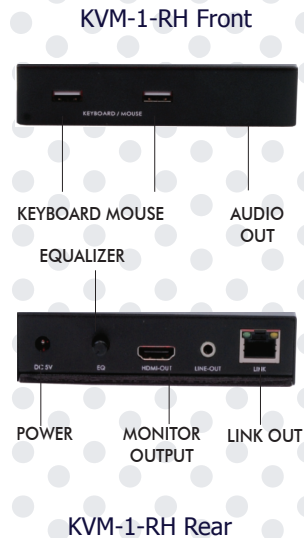

KVM EXTENDERS / RECEIVERS

- Extend VGA, PS2/USB (keyboard/mouse), HDMI, DVI-D signals over CATx Cables
- Maximum HDMI, DVI-D resolution of 1920 x 1200 up to 35 meters (115 feet)
 - Maximum VGA resolution of 2048 x 1536 up to 300 meters (1000 feet)
- Plug and play - no software required • Remote / local monitoring and control
 - Supports MS-DOS, Windows, FreeBSD, Linux, Unix, Mac OS*
 - *Some Mac Keyboard Hot Keys may require remapping

KVM-1-Eu

Single-port VGA / USB KVM Extender

KVM-1-Ru

Single-port VGA / USB KVM Receiver

KVM-1-EH

Single-port HDMI / USB KVM Extender

KVM-1-RH

Single-port HDMI / USB KVM Receiver

MODEL	KVM-1-E	KVM-1-R	KVM-1-Eu	KVM-1-Ru
DESCRIPTION	VGA / PS2 KVM Extender	VGA / PS2 KVM Receiver	VGA / USB KVM Extender	VGA / USB KVM Receiver
INPUTS	2 x PS2 + VGA Combo Cable	1 x RJ45	2 x USB VGA, USB, Audio Combo Cable 1 x Audio	1 x RJ45
OUTPUTS	1 x RJ45 (Link) 1 x VGA (Local Output)	1 x VGA 2 x PS2	1 x RJ45 (Link) 1 x VGA (Local Output) 1 x Audio	1 x VGA, 2 x USB (Mouse, Keyboard) 1 x Audio
MOUNT	Magnetic	Magnetic	Magnetic	Magnetic
ADJUSTMENTS	n/a	Gain, Focus	n/a	Gain, Focus
RESOLUTION	2048 x 1536 up to 200 meters (650 feet)		2048 x 1536 up to 300 meters (1000 ft)	
DIMENSIONS	62 mm W x 113 mm D x 29 mm H		62 mm W x 113 mm D x 29 mm H	
POWER	5V from PS2	AC 7.5V 1000 mA	DC 5V from USB or Optional DC 5V 1000 mA	DC 5V 1000 mA
MODEL	KVM-1-EH	KVM-1-RH		
DESCRIPTION	Single-port HDMI / USB KVM Extender	Single-port HDMI / USB KVM Receiver		
INPUTS	1 x HDMI Female USB, Audio Combo Cable, 1 x HDMI cable, 1 x Audio	1 x RJ45		
OUTPUTS	1 x RJ45 (Link) 1 x HDMI (Local Output) 1 x Audio	1 x HDMI 2 x USB (Mouse, Keyboard) 1 x Audio		
MOUNT	Magnetic	Magnetic		
ADJUSTMENTS	n/a	Equalizer		
RESOLUTION	1920 x 1200 up to 35 meters (115 feet)			
DIMENSIONS	62 mm W x 113 mm D x 29 mm H			
POWER	DC 5V 1000 mA			