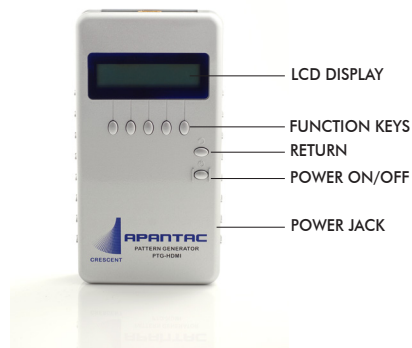

PATTERN GENERATOR

- 35 different patterns • 48 possible output resolutions
- 1 KHz tone (@ 48 KHz) • Portable, operates up to 8 hours on rechargeable batteries
- Includes 12V DC power adapter and an HDMI cable in a carrying case

PTG-HDMI

HDMI Test Pattern Generator

MODEL	PTG-HDMI
DESCRIPTION	HDMI Test Pattern Generator
OUTPUT CONNECTOR	HDMI Type A HDMI 1.3
LCD	2 lines, 16 characters
MAXIMUM RESOLUTION	1600x1200 / 1920x1200 / 1920x1080 @60Hz
HIGHEST TMDS FREQUENCY	225 MHz
MAX CABLE DISTANCE	5 meters / 3.3 feet
POWER	DC 12V 1.25A
HOUSING	Plastic
WEIGHT	398 grams / less than 1 lb
DIMENSIONS	180 mm W x 95 mm D x 35 mm H