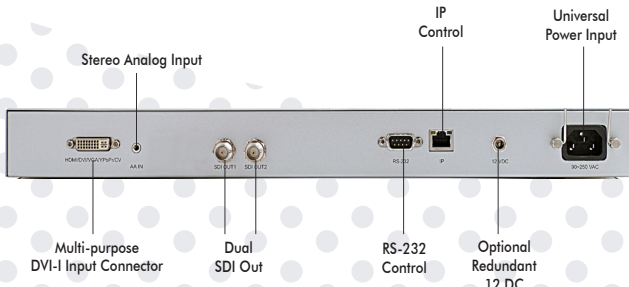

MODEL	US-2000	US-2500
DESCRIPTION	Universal Scaler with HDMI Output	Universal Scaler with HDMI Output
INPUT	2 x HDMI, DVI, VGA, YPbPr, Composite	2 x HDMI, DVI, VGA, YPbPr, Composite 2 x
OUTPUT	HDMI output	HDMI output
AUDIO INPUT	Stereo Analog	Stereo Analog
IP Control	n/a	Yes
POWER	AC 90 - 250 with Optional Redundant DC 12V	AC 90 - 250 with Optional Redundant DC 12V
DIMENSIONS	1 RU	1 RU
MOUNT	19" Rack Mount	19" Rack mount

- Universal Scaler • Input HDMI, DVI, VGA, YPbPr, and composite
- Stereo analog audio input • Output SDI in 720P, 480P, 480i, 1080i, 1080p
 - Output frequency in 23.98, 24, 25, 29.97, 30, 50, 59.94, 60 Hz
- IP and RS232 control • Dual SDI output • Reference in with loop out*
 - Optional redundant power supply

***US-3500 feature**

US-3000

Universal Scaler HDMI/DVI/VGA/YPbPr
Input, SDI Output

US-3000 Front

US-3500

Universal Scaler HDMI/DVI/VGA/YPbPr
Input, SDI Output with Genlock

US-3500 Front

US-3000 Rear

US-3500 Rear

MODEL	US-3000	US-3500
DESCRIPTION	Universal Scaler with Dual SDI Output	Universal Scaler with Genlock and Dual SDI Output
INPUT	HDMI, DVI, VGA, YPbPr, Composite	HDMI, DVI, VGA, YPbPr, Composite
OUTPUT	Dual SDI output in 23.98, 24, 25, 29.97, 30, 50, 59.94, 60 Hz	Dual SDI output 23.98, 24, 25, 29.97, 30, 50, 59.94, 60 Hz
AUDIO INPUT	Stereo Analog	Stereo Analog
Genlock	n/a	Analog Black Burst with Loop Out
POWER	AC 90 - 250 with Optional Redundant DC 12V	AC 90 - 250 with Optional Redundant DC 12V
DIMENSIONS	1 RU	1 RU
MOUNT	19" Rack Mount	19" Rack mount