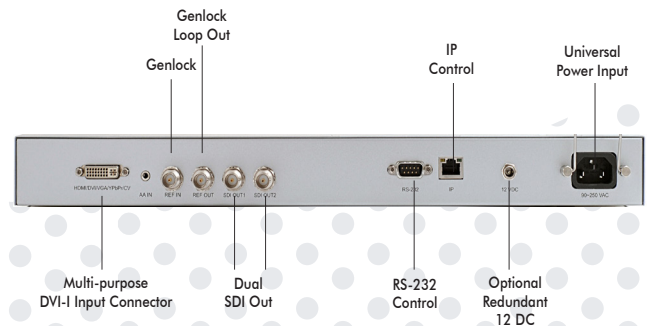

MODEL	US-2000	US-2500
DESCRIPTION	Universal Scaler with HDMI Output	Universal Scaler with HDMI Output
INPUT	2 x HDMI, DVI, VGA, YPbPr, Composite	2 x HDMI, DVI, VGA, YPbPr, Composite 2 x
OUTPUT	HDMI output	HDMI output
AUDIO INPUT	Stereo Analog	Stereo Analog
IP Control	n/a	Yes
POWER	AC 90 - 250 with Optional Redundant DC 12V	AC 90 - 250 with Optional Redundant DC 12V
DIMENSIONS	1 RU	1 RU
MOUNT	19" Rack Mount	19" Rack mount

- Universal Scaler • Input HDMI, DVI, VGA, YPbPr, and composite
- Stereo analog audio input • Output SDI in 720P, 480P, 480i, 1080i, 1080p
 - Output frequency in 23.98, 24, 25, 29.97, 30, 50, 59.94, 60 Hz
- IP and RS232 control • Dual SDI output • Reference in with loop out*
 - Optional redundant power supply

***US-3500 feature**

US-3000

Universal Scaler HDMI/DVI/VGA/YPbPr
Input, SDI Output

US-3000 Front

US-3500

Universal Scaler HDMI/DVI/VGA/YPbPr
Input, SDI Output with Genlock

US-3500 Front

US-3000 Rear

US-3500 Rear

MODEL	US-3000	US-3500
DESCRIPTION	Universal Scaler with Dual SDI Output	Universal Scaler with Genlock and Dual SDI Output
INPUT	HDMI, DVI, VGA, YPbPr, Composite	HDMI, DVI, VGA, YPbPr, Composite
OUTPUT	Dual SDI output in 23.98, 24, 25, 29.97, 30, 50, 59.94, 60 Hz	Dual SDI output 23.98, 24, 25, 29.97, 30, 50, 59.94, 60 Hz
AUDIO INPUT	Stereo Analog	Stereo Analog
Genlock	n/a	Analog Black Burst with Loop Out
POWER	AC 90 - 250 with Optional Redundant DC 12V	AC 90 - 250 with Optional Redundant DC 12V
DIMENSIONS	1 RU	1 RU
MOUNT	19" Rack Mount	19" Rack mount