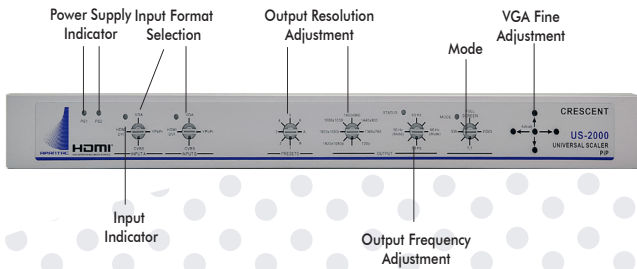

UNIVERSAL SCALER

- 2 input Universal Scaler
- 2x Input HDMI, DVI, VGA, YPbPr, and composite
- PIP, Side by Side or 2 x 1 switch mode
- Stereo analog audio input
- Output SDI in 720P, 480P, 480i, 1080i, 1080p
- Output frequency in 50, 59.94, 60 Hz
- IP control*
- RS232 control
- HDMI output
- Optional redundant power supply

*US-2500 feature

US-2000

Universal Scaler HDMI/DVI/VGA/YPbPr
Input, SDI Output
US-2000 Front

US-2500

Universal Scaler HDMI/DVI/VGA/YPbPr
Input, SDI Output with Genlock
US-2500 Front

US-2000 Rear

US-2500 Rear

MODEL	US-2000	US-2500
DESCRIPTION	Universal Scaler with HDMI Output	Universal Scaler with HDMI Output
INPUT	2 x HDMI, DVI, VGA, YPbPr, Composite	2 x HDMI, DVI, VGA, YPbPr, Composite 2 x
OUTPUT	HDMI output	HDMI output
AUDIO INPUT	Stereo Analog	Stereo Analog
IP Control	n/a	Yes
POWER	AC 90 - 250 with Optional Redundant DC 12V	AC 90 - 250 with Optional Redundant DC 12V
DIMENSIONS	1 RU	1 RU
MOUNT	19" Rack Mount	19" Rack mount

- Universal Scaler • Input HDMI, DVI, VGA, YPbPr, and composite
- Stereo analog audio input • Output SDI in 720P, 480P, 480i, 1080i, 1080p
 - Output frequency in 23.98, 24, 25, 29.97, 30, 50, 59.94, 60 Hz
- IP and RS232 control • Dual SDI output • Reference in with loop out*
 - Optional redundant power supply