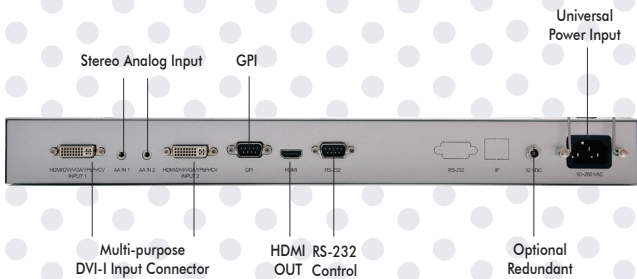

UNIVERSAL SCALER

- 2 input Universal Scaler
- 2x Input HDMI, DVI, VGA, YPbPr, and composite
- PIP, Side by Side or 2 x 1 switch mode
- Stereo analog audio input
- Output SDI in 720P, 480P, 480i, 1080i, 1080p
- Output frequency in 50, 59.94, 60 Hz
- IP control*
- RS232 control
- HDMI output
- Optional redundant power supply

*US-2500 feature

US-2000

Universal Scaler HDMI/DVI/VGA/YPbPr
Input, SDI Output
US-2000 Front

US-2500

Universal Scaler HDMI/DVI/VGA/YPbPr
Input, SDI Output with Genlock
US-2500 Front

US-2000 Rear

US-2500 Rear

MODEL	US-2000	US-2500
DESCRIPTION	Universal Scaler with HDMI Output	Universal Scaler with HDMI Output
INPUT	2 x HDMI, DVI, VGA, YPbPr, Composite	2 x HDMI, DVI, VGA, YPbPr, Composite 2 x
OUTPUT	HDMI output	HDMI output
AUDIO INPUT	Stereo Analog	Stereo Analog
IP Control	n/a	Yes
POWER	AC 90 - 250 with Optional Redundant DC 12V	AC 90 - 250 with Optional Redundant DC 12V
DIMENSIONS	1 RU	1 RU
MOUNT	19" Rack Mount	19" Rack mount

US-3500 Rear

MODEL	US-3000	US-3500
DESCRIPTION	Universal Scaler with Dual SDI Output	Universal Scaler with Genlock and Dual SDI Output
INPUT	HDMI, DVI, VGA, YPbPr, Composite	HDMI, DVI, VGA, YPbPr, Composite
OUTPUT	Dual SDI output in 23.98, 24, 25, 29.97, 30, 50, 59.94, 60 Hz	Dual SDI output 23.98, 24, 25, 29.97, 30, 50, 59.94, 60 Hz
AUDIO INPUT	Stereo Analog	Stereo Analog
Genlock	n/a	Analog Black Burst with Loop Out
POWER	AC 90 - 250 with Optional Redundant DC 12V	AC 90 - 250 with Optional Redundant DC 12V
DIMENSIONS	1 RU	1 RU
MOUNT	19" Rack Mount	19" Rack mount