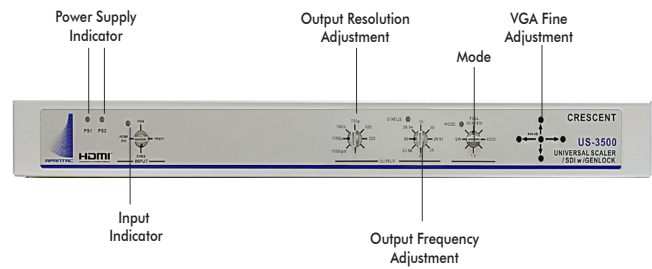

MODEL	US-2000	US-2500
DESCRIPTION	Universal Scaler with HDMI Output	Universal Scaler with HDMI Output
INPUT	2 x HDMI, DVI, VGA, YPbPr, Composite	2 x HDMI, DVI, VGA, YPbPr, Composite 2 x
OUTPUT	HDMI output	HDMI output
AUDIO INPUT	Stereo Analog	Stereo Analog
IP Control	n/a	Yes
POWER	AC 90 - 250 with Optional Redundant DC 12V	AC 90 - 250 with Optional Redundant DC 12V
DIMENSIONS	1 RU	1 RU
MOUNT	19" Rack Mount	19" Rack mount

- Universal Scaler • Input HDMI, DVI, VGA, YPbPr, and composite
- Stereo analog audio input • Output SDI in 720P, 480P, 480i, 1080i, 1080p
 - Output frequency in 23.98, 24, 25, 29.97, 30, 50, 59.94, 60 Hz
- IP and RS232 control • Dual SDI output • Reference in with loop out*
 - Optional redundant power supply

***US-3500 feature**

US-3000

Universal Scaler HDMI/DVI/VGA/YPbPr
Input, SDI Output

US-3000 Front

US-3500

Universal Scaler HDMI/DVI/VGA/YPbPr
Input, SDI Output with Genlock

US-3500 Front

US-3000 Rear

US-3500 Rear

MODEL	US-3000	US-3500
DESCRIPTION	Universal Scaler with Dual SDI Output	Universal Scaler with Genlock and Dual SDI Output
INPUT	HDMI, DVI, VGA, YPbPr, Composite	HDMI, DVI, VGA, YPbPr, Composite
OUTPUT	Dual SDI output in 23.98, 24, 25, 29.97, 30, 50, 59.94, 60 Hz	Dual SDI output 23.98, 24, 25, 29.97, 30, 50, 59.94, 60 Hz
AUDIO INPUT	Stereo Analog	Stereo Analog
Genlock	n/a	Analog Black Burst with Loop Out
POWER	AC 90 - 250 with Optional Redundant DC 12V	AC 90 - 250 with Optional Redundant DC 12V
DIMENSIONS	1 RU	1 RU
MOUNT	19" Rack Mount	19" Rack mount