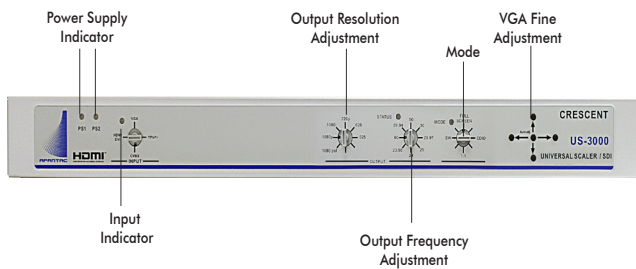

- Universal Scaler • Input HDMI, DVI, VGA, YPbPr, and composite
- Stereo analog audio input • Output SDI in 720P, 480P, 480i, 1080i, 1080p
  - Output frequency in 23.98, 24, 25, 29.97, 30, 50, 59.94, 60 Hz
- IP and RS232 control • Dual SDI output • Reference in with loop out*
  - Optional redundant power supply

*US-3500 feature

US-3000

Universal Scaler HDMI/DVI/VGA/YPbPr
Input, SDI Output

US-3000 Front