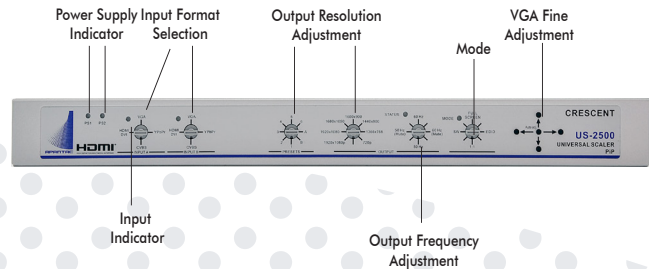

UNIVERSAL SCALER

- 2 input Universal Scaler
- 2x Input HDMI, DVI, VGA, YPbPr, and composite
- PIP, Side by Side or 2 x 1 switch mode
- Stereo analog audio input
- Output SDI in 720P, 480P, 480i, 1080i, 1080p
- Output frequency in 50, 59.94, 60 Hz
- IP control*
- RS232 control
- HDMI output
- Optional redundant power supply

*US-2500 feature

US-2000

Universal Scaler HDMI/DVI/VGA/YPbPr
Input, SDI Output
US-2000 Front

US-2500

Universal Scaler HDMI/DVI/VGA/YPbPr
Input, SDI Output with Genlock
US-2500 Front

US-2000 Rear

US-2500 Rear

MODEL	US-2000	US-2500
DESCRIPTION	Universal Scaler with HDMI Output	Universal Scaler with HDMI Output
INPUT	2 x HDMI, DVI, VGA, YPbPr, Composite	2 x HDMI, DVI, VGA, YPbPr, Composite 2 x
OUTPUT	HDMI output	HDMI output
AUDIO INPUT	Stereo Analog	Stereo Analog
IP Control	n/a	Yes
POWER	AC 90 - 250 with Optional Redundant DC 12V	AC 90 - 250 with Optional Redundant DC 12V
DIMENSIONS	1 RU	1 RU
MOUNT	19" Rack Mount	19" Rack mount

- Universal Scaler • Input HDMI, DVI, VGA, YPbPr, and composite
- Stereo analog audio input • Output SDI in 720P, 480P, 480i, 1080i, 1080p
 - Output frequency in 23.98, 24, 25, 29.97, 30, 50, 59.94, 60 Hz
- IP and RS232 control • Dual SDI output • Reference in with loop out*
 - Optional redundant power supply