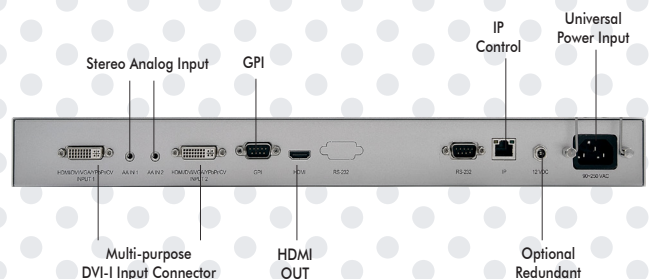

UNIVERSAL SCALER

- 2 input Universal Scaler
- 2x Input HDMI, DVI, VGA, YPbPr, and composite
- PIP, Side by Side or 2 x 1 switch mode
- Stereo analog audio input
- Output SDI in 720P, 480P, 480i, 1080i, 1080p
- Output frequency in 50, 59.94, 60 Hz
- IP control*
- RS232 control
- HDMI output
- Optional redundant power supply

*US-2500 feature

US-2000

Universal Scaler HDMI/DVI/VGA/YPbPr
Input, SDI Output
US-2000 Front

US-2500

Universal Scaler HDMI/DVI/VGA/YPbPr
Input, SDI Output with Genlock
US-2500 Front

US-2000 Rear

US-2500 Rear

MODEL	US-2000	US-2500
DESCRIPTION	Universal Scaler with HDMI Output	Universal Scaler with HDMI Output
INPUT	2 x HDMI, DVI, VGA, YPbPr, Composite	2 x HDMI, DVI, VGA, YPbPr, Composite 2 x
OUTPUT	HDMI output	HDMI output
AUDIO INPUT	Stereo Analog	Stereo Analog
IP Control	n/a	Yes
POWER	AC 90 - 250 with Optional Redundant DC 12V	AC 90 - 250 with Optional Redundant DC 12V
DIMENSIONS	1 RU	1 RU
MOUNT	19" Rack Mount	19" Rack mount

US-3500 Rear

MODEL	US-3000	US-3500
DESCRIPTION	Universal Scaler with Dual SDI Output	Universal Scaler with Genlock and Dual SDI Output
INPUT	HDMI, DVI, VGA, YPbPr, Composite	HDMI, DVI, VGA, YPbPr, Composite
OUTPUT	Dual SDI output in 23.98, 24, 25, 29.97, 30, 50, 59.94, 60 Hz	Dual SDI output 23.98, 24, 25, 29.97, 30, 50, 59.94, 60 Hz
AUDIO INPUT	Stereo Analog	Stereo Analog
Genlock	n/a	Analog Black Burst with Loop Out
POWER	AC 90 - 250 with Optional Redundant DC 12V	AC 90 - 250 with Optional Redundant DC 12V
DIMENSIONS	1 RU	1 RU
MOUNT	19" Rack Mount	19" Rack mount