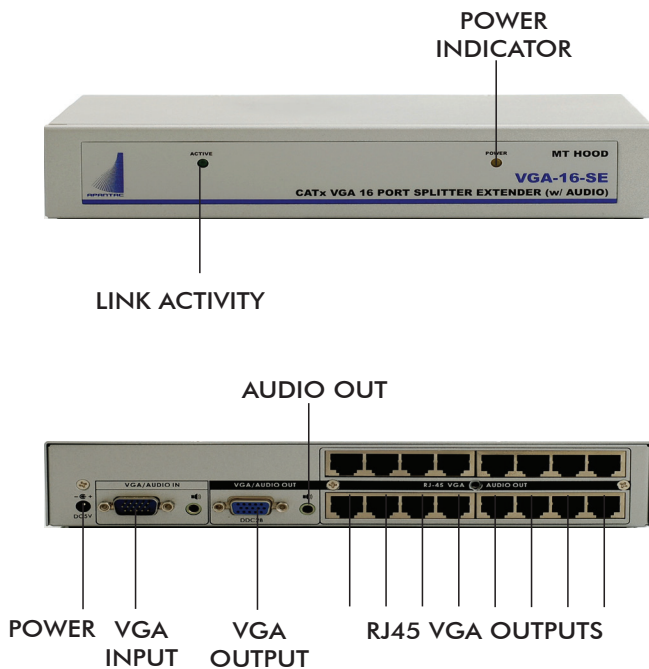

1X16 VGA SPLITTER W/ CATX EXTENDERS (1,000FT/300M) (VGA-SET-5 - VGA-16-SE + 16 X VGA-1-R)

- 1 x 16 VGA splitter with 16 Extenders + 16 Receivers Bundle
- Local VGA monitor output
- Audio extended becomes mono
- Maximum distance in a cascaded system is 900 meters (3000 feet)
- Maximum resolution 2048 x 1536
- Plug and play - no software required

VGA-16-SE

16-port VGA Splitter / Extender with Audio