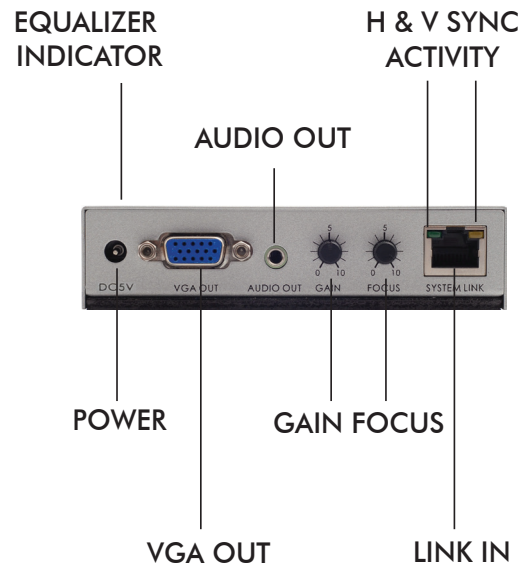

VGA-4-SE

4-port VGA Splitter / Extender with Audio

VGA-1-R

Single-port VGA Receiver

MODEL	VGA-4-SE	VGA-1-R
DESCRIPTION	1 x 4 VGA Splitter with video and audio Extenders + Local Monitor Output	Single port VGA Receiver with Audio
INPUTS	1 x VGA, 1 x Audio	1 x RJ45
OUTPUTS	1 x VGA (local monitoring output) 4 x RJ45	1 x VGA 1 x Audio
MOUNT	1 RU Rackmount	Magnetic
ADJUSTMENTS	n/a	Equalizer, Gain
RESOLUTION	2048 x 1536 up to 330 meters (1000 feet)	
DIMENSIONS	240 W x 130 D x 44 H mm	62 W x 113 D x 29 H (mm)
POWER	DC 5V 2A	DC 5V 1000mA

1X8 VGA CATX EXTENDERS (1,000 FT/ 300 m) (VGA-SET-4 - VGA-8-SE + 8 VGA-1-R)

- 1 x 8 VGA splitter with 8 Extenders + 8 Receivers Bundle
- Local VGA monitor output
- Audio extended becomes mono
- Maximum distance in a cascaded system is 900 meters (3000 feet)
- Maximum resolution 2048 x 1536
- Plug and play - no software required

VGA-8-SE

8-port VGA Splitter / Extender with Audio

VGA-1-R

Single-port VGA Receiver

MODEL	VGA-8-SE	VGA-1-R
DESCRIPTION	1 x 8 VGA Splitter with video and audio Extenders + Local Monitor Output	Single port VGA Receiver with Audio
INPUTS	1 x VGA, 1 x Audio	1 x RJ45
OUTPUTS	1 x VGA (local monitoring output) 8 x RJ45	1 x VGA 1 x Audio
MOUNT	1 RU Rackmount	Magnetic
ADJUSTMENTS	n/a	Equalizer, Gain
RESOLUTION	2048 x 1536 up to 330 meters (1000 feet)	
DIMENSIONS	240 W x 130 D x 44 H mm	62 W x 113 D x 29 H (mm)
POWER	DC 5V 2A	DC 5V 1000mA

1X16 VGA SPLITTER W/ CATX EXTENDERS (1,000FT/300M) (VGA-SET-5 - VGA-16-SE + 16 X VGA-1-R)

- 1 x 16 VGA splitter with 16 Extenders + 16 Receivers Bundle
- Local VGA monitor output
- Audio extended becomes mono
- Maximum distance in a cascaded system is 900 meters (3000 feet)
- Maximum resolution 2048 x 1536
- Plug and play - no software required