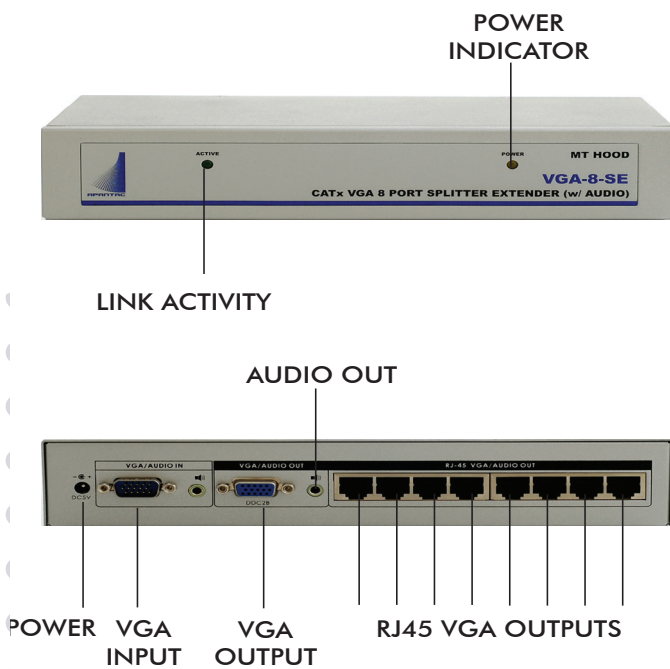

1X4 VGA SPLITTER W/ CATX EXTENDERS (1,000FT/300M) (VGA-SET-2 - VGA-4-SE + 4 X VGA-1-R)

- 1 x 4 VGA splitter with 4 Extenders + 4 Receivers Bundle
- Local VGA monitor output
- Audio extended becomes mono
- Maximum distance in a cascaded system is 900 meters (3000 feet)
- Maximum resolution 2048 x 1536
- Plug and play - no software required

VGA-4-SE

4-port VGA Splitter / Extender with Audio

VGA-1-R

Single-port VGA Receiver

MODEL	VGA-4-SE	VGA-1-R
DESCRIPTION	1 x 4 VGA Splitter with video and audio Extenders + Local Monitor Output	Single port VGA Receiver with Audio
INPUTS	1 x VGA, 1 x Audio	1 x RJ45
OUTPUTS	1 x VGA (local monitoring output) 4 x RJ45	1 x VGA 1 x Audio
MOUNT	1 RU Rackmount	Magnetic
ADJUSTMENTS	n/a	Equalizer, Gain
RESOLUTION	2048 x 1536 up to 330 meters (1000 feet)	
DIMENSIONS	240 W x 130 D x 44 H mm	62 W x 113 D x 29 H (mm)
POWER	DC 5V 2A	DC 5V 1000mA

1X8 VGA CATX EXTENDERS (1,000 FT/ 300 m) (VGA-SET-4 - VGA-8-SE + 8 VGA-1-R)

- 1 x 8 VGA splitter with 8 Extenders + 8 Receivers Bundle
- Local VGA monitor output
- Audio extended becomes mono
- Maximum distance in a cascaded system is 900 meters (3000 feet)
- Maximum resolution 2048 x 1536
- Plug and play - no software required

VGA-8-SE

8-port VGA Splitter / Extender with Audio

VGA-1-R

Single-port VGA Receiver

MODEL	VGA-8-SE	VGA-1-R
DESCRIPTION	1 x 8 VGA Splitter with video and audio Extenders + Local Monitor Output	Single port VGA Receiver with Audio
INPUTS	1 x VGA, 1 x Audio	1 x RJ45
OUTPUTS	1 x VGA (local monitoring output) 8 x RJ45	1 x VGA 1 x Audio
MOUNT	1 RU Rackmount	Magnetic
ADJUSTMENTS	n/a	Equalizer, Gain
RESOLUTION	2048 x 1536 up to 330 meters (1000 feet)	
DIMENSIONS	240 W x 130 D x 44 H mm	62 W x 113 D x 29 H (mm)
POWER	DC 5V 2A	DC 5V 1000mA