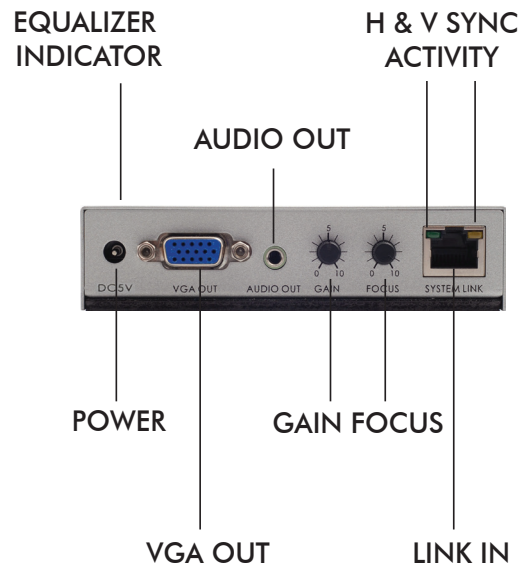

1X4 VGA SPLITTER W/ CATX EXTENDERS (1,000FT/300M) (VGA-SET-2 - VGA-4-SE + 4 X VGA-1-R)

- 1 x 4 VGA splitter with 4 Extenders + 4 Receivers Bundle
- Local VGA monitor output
- Audio extended becomes mono
- Maximum distance in a cascaded system is 900 meters (3000 feet)
- Maximum resolution 2048 x 1536
- Plug and play - no software required

VGA-4-SE

4-port VGA Splitter / Extender with Audio

VGA-1-R

Single-port VGA Receiver

MODEL	VGA-4-SE	VGA-1-R
DESCRIPTION	1 x 4 VGA Splitter with video and audio Extenders + Local Monitor Output	Single port VGA Receiver with Audio
INPUTS	1 x VGA, 1 x Audio	1 x RJ45
OUTPUTS	1 x VGA (local monitoring output) 4 x RJ45	1 x VGA 1 x Audio
MOUNT	1 RU Rackmount	Magnetic
ADJUSTMENTS	n/a	Equalizer, Gain
RESOLUTION	2048 x 1536 up to 330 meters (1000 feet)	
DIMENSIONS	240 W x 130 D x 44 H mm	62 W x 113 D x 29 H (mm)
POWER	DC 5V 2A	DC 5V 1000mA

1X8 VGA CATX EXTENDERS (1,000 FT/ 300 m) (VGA-SET-4 - VGA-8-SE + 8 VGA-1-R)

- 1 x 8 VGA splitter with 8 Extenders + 8 Receivers Bundle
- Local VGA monitor output
- Audio extended becomes mono
- Maximum distance in a cascaded system is 900 meters (3000 feet)
- Maximum resolution 2048 x 1536
- Plug and play - no software required

VGA-8-SE

8-port VGA Splitter / Extender with Audio

VGA-1-R

Single-port VGA Receiver

MODEL	VGA-8-SE	VGA-1-R
DESCRIPTION	1 x 8 VGA Splitter with video and audio Extenders + Local Monitor Output	Single port VGA Receiver with Audio
INPUTS	1 x VGA, 1 x Audio	1 x RJ45
OUTPUTS	1 x VGA (local monitoring output) 8 x RJ45	1 x VGA 1 x Audio
MOUNT	1 RU Rackmount	Magnetic
ADJUSTMENTS	n/a	Equalizer, Gain
RESOLUTION	2048 x 1536 up to 330 meters (1000 feet)	
DIMENSIONS	240 W x 130 D x 44 H mm	62 W x 113 D x 29 H (mm)
POWER	DC 5V 2A	DC 5V 1000mA