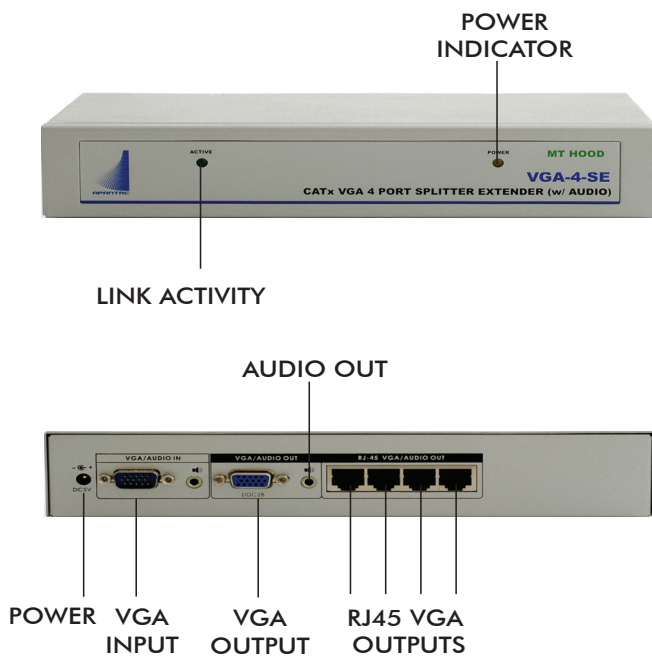

1X4 VGA SPLITTER W/ CATX EXTENDERS (1,000FT/300M) (VGA-SET-2 - VGA-4-SE + 4 X VGA-1-R)

- 1 x 4 VGA splitter with 4 Extenders + 4 Receivers Bundle
- Local VGA monitor output
- Audio extended becomes mono
- Maximum distance in a cascaded system is 900 meters (3000 feet)
- Maximum resolution 2048 x 1536
- Plug and play - no software required

VGA-4-SE

4-port VGA Splitter / Extender with Audio

VGA-1-R

Single-port VGA Receiver

MODEL	VGA-4-SE	VGA-1-R
DESCRIPTION	1 x 4 VGA Splitter with video and audio Extenders + Local Monitor Output	Single port VGA Receiver with Audio
INPUTS	1 x VGA, 1 x Audio	1 x RJ45
OUTPUTS	1 x VGA (local monitoring output) 4 x RJ45	1 x VGA 1 x Audio
MOUNT	1 RU Rackmount	Magnetic
ADJUSTMENTS	n/a	Equalizer, Gain
RESOLUTION	2048 x 1536 up to 330 meters (1000 feet)	
DIMENSIONS	240 W x 130 D x 44 H mm	62 W x 113 D x 29 H (mm)
POWER	DC 5V 2A	DC 5V 1000mA

1X8 VGA CATX EXTENDERS (1,000 FT/ 300 m) (VGA-SET-4 - VGA-8-SE + 8 VGA-1-R)

- 1 x 8 VGA splitter with 8 Extenders + 8 Receivers Bundle
- Local VGA monitor output
- Audio extended becomes mono
- Maximum distance in a cascaded system is 900 meters (3000 feet)
- Maximum resolution 2048 x 1536
- Plug and play - no software required

VGA-8-SE

8-port VGA Splitter / Extender with Audio

VGA-1-R

Single-port VGA Receiver

MODEL	VGA-8-SE	VGA-1-R
DESCRIPTION	1 x 8 VGA Splitter with video and audio Extenders + Local Monitor Output	Single port VGA Receiver with Audio
INPUTS	1 x VGA, 1 x Audio	1 x RJ45
OUTPUTS	1 x VGA (local monitoring output) 8 x RJ45	1 x VGA 1 x Audio
MOUNT	1 RU Rackmount	Magnetic
ADJUSTMENTS	n/a	Equalizer, Gain
RESOLUTION	2048 x 1536 up to 330 meters (1000 feet)	
DIMENSIONS	240 W x 130 D x 44 H mm	62 W x 113 D x 29 H (mm)
POWER	DC 5V 2A	DC 5V 1000mA