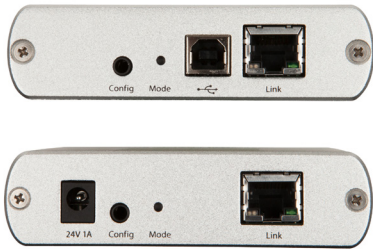

USB 2.0 Ranger 2304GE-LAN Specifications

Specifications subject to change without notification.

©2016

Icron Technologies Corp.

#90-01381-A03

RANGE

Direct Connect:	Up to 100m (330 ft) over solid core CAT 5e/6/7
Network Connect:	Up to 100m (330 ft) between switches over solid core CAT 5e/6/7

USB DEVICE SUPPORT

Network and Direct Connect:	Up to 480 Mbps*
Traffic Types:	All USB 2.0 Traffic Types
Device Types:	All USB 2.0 Device Types
Maximum Number:	Up to 30 devices

NETWORKING

Standards:	1000BASE-T*
Data Traffic:	Layer 2

LOCAL EXTENDER

USB Connector:	1 x USB Type B Receptacle
Link Connector:	1 x RJ45
Dimensions:	100mm x 76mm x 26mm (3.9" x 3.0" x 1.0")
Enclosure Material:	Silver Anodized Aluminum

REMOTE EXTENDER

USB Connectors:	4 x USB Type A Receptacles
Link Connector:	1 x RJ45
Dimensions:	100mm x 76mm x 26mm (3.9" x 3.0" x 1.0")
Enclosure Material:	Silver Anodized Aluminum
Available Current:	Up to 600mA to each USB port concurrently
Power Supply:	100-240V AC Input, 24V 1A DC Output

ENVIRONMENTAL

Operating Temperature:	0°C to 50°C (32°F to 122°F)
Storage Temperature:	-20°C to 70°C (-4°F to 158°F)
Operating Humidity:	20% to 80% relative humidity, non-condensing
Storage Humidity:	10% to 90% relative humidity, non-condensing

COMPLIANCE

EMC:	FCC (Class B), CE (Class B)
Environmental:	RoHS2 (CE)

SUPPORT

Warranty:	2-year

* Maximum speed is heavily dependant on network configuration, bandwidth and performance. 1000Base-T is highly recommended for best performance.

Ordering Information

The Ranger 2304GE-LAN system includes a local extender, remote extender, USB cable, Quick Start Guide, one international power adapter with country specific power cord and two-year warranty. For more information email sales@icron.com or call +1 604 638 3920.

PART #	NAME	DESCRIPTION
00-00376	USB 2.0 Ranger 2304GE-LAN - NA	4-Port USB 2.0 Gigabit Ethernet LAN Extender System, Silver, 100-240V Power Adapter, NA Plug
00-00377	USB 2.0 Ranger 2304GE-LAN - EU	4-Port USB 2.0 Gigabit Ethernet LAN Extender System, Silver, 100-240V Power Adapter, EU Plug
00-00378	USB 2.0 Ranger 2304GE-LAN - UK	4-Port USB 2.0 Gigabit Ethernet LAN Extender System, Silver, 100-240V Power Adapter, UK Plug
00-00379	USB 2.0 Ranger 2304GE-LAN - AU	4-Port USB 2.0 Gigabit Ethernet LAN Extender System, Silver, 100-240V Power Adapter, AU Plug
00-00380	USB 2.0 Ranger 2304GE-LAN - JP	4-Port USB 2.0 Gigabit Ethernet LAN Extender System, Silver, 100-240V Power Adapter, JP Plug