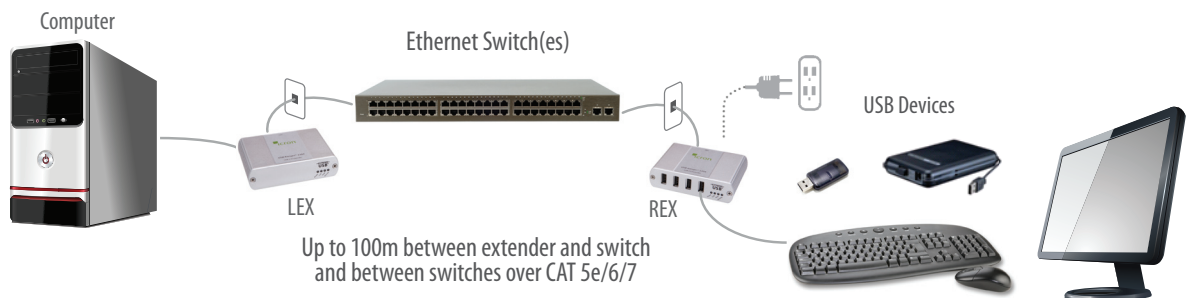

Applications

- Remote storage
- Industrial Control
- Security and monitoring
- Keyboard and mouse

←EXTREME→
USB®

Specifications subject to
change without notification.

©2016

Icron Technologies Corp.

#90-01381-A03

* Maximum throughput will vary based on network traffic, distances and number of switches between extenders.

** Pre-paired network configuration only applies to units purchased together as a complete Local and Remote Extender system.