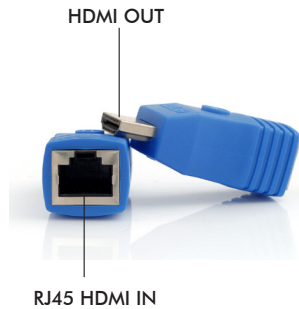

Single-port HDMI Extender /
Receiver w/ Monitor Output

HDMI-4-SERM

4-port HDMI Splitter / Extender /
Receiver w/ Monitor Output

HDMI-8-SER

8-port HDMI Splitter / Extender /
Receiver

HDMI CATX EXTENDERS, RECEIVERS, SPLITTERS

HDMI-SR

HDMI Short Distance Receiver

HDMI-PHR

HDMI Short Distance Receiver with Power

MODEL	HDMI-1-E	HDMI-1-R	HDMI-1-E-IR	HDMI-1-R-IR	HDMI-1-EM
DESCRIPTION	Single-port HDMI Extender	Single-port HDMI Receiver	Single-port HDMI Extender with InfraRed	Single-port HDMI Receiver with InfraRed	Single-port HDMI Extender with Monitor Output
INPUTS	1 x HDMI	1 x RJ45	1 x HDMI 1 x IR Emitter	1 x RJ45	1 x HDMI
OUTPUTS	1 x RJ45	1 x HDMI	1 x RJ45	1 x HDMI 1 x IR Receiver	1 x HDMI 1 x RJ45
MOUNT	n/a	n/a	n/a	n/a	Magnetic
ADJUSTMENTS	n/a	Equalizer	n/a	Equalizer	Equalizer
RESOLUTION	Maximum Resolution of 1920 x 1200 up to 35 meters (115 feet)				
DIMENSIONS	67 mm W x 37 mm D x 24 mm H				62 mm W x 113 mm D x 29 mm H
POWER	DC 5v 1000 mA	DC 5v 1000 mA	DC 5v 1000 mA	DC 5v 1000 mA	DC 5v 2000 mA
MODEL	HDMI-1-ERM	HDMI-4-SERM	HDMI-8-SERM	HDMI-SR	HDMI-PHR
DESCRIPTION	Single-port HDMI Extender / Receiver w/ Monitor Output	4-port HDMI Splitter Extender w/ Monitor Output	8-port HDMI Splitter Extender w/ Monitor Output	HDMI Short Distance Receiver	HDMI Short Distance Receiver with Power
INPUTS	1 x RJ45	1 x HDMI	1 x HDMI	1 x RJ45	1 x RJ45
OUTPUTS	1 x HDMI 1 x RJ45	1 x HDMI 4 x RJ45 1 x RJ45 (Link)	1 x HDMI 8 x RJ45 (HDMI) 1 x RJ45 (Link)	1 x HDMI	1 x HDMI
MOUNT	Magnetic	Rack Mount	Rack Mount	n/a	n/a
ADJUSTMENTS	Equalizer	Equalizer	Equalizer	n/a	n/a
RESOLUTION	Maximum Resolution of 1920 x 1200 up to 35 meters (115 feet)			Maximum Resolution of 1920 x 1200 up to 10 meters (35 feet)	
DIMENSIONS	62 mm W x 113 mm D x 29 mm H	240 W x 130 D x 44 H (mm)		Compact	Compact
POWER	DC 5V 2000 mA	DC 5V 3000 mA	DC 5V 3000 mA	n/a	DC 5V 1000 mA