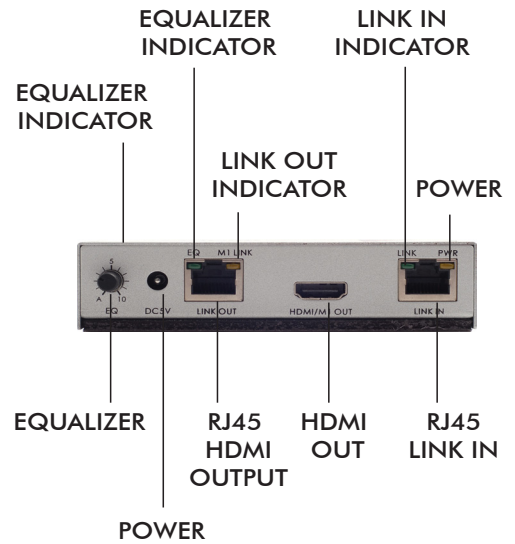

*HDMI-1-E-IR / HDMI-1-R-IR features

HDMI-1-E/R

Single-port HDMI Extender, Receiver

HDMI-1-E-IR/R

Single-port HDMI Extender, Receiver with InfraRed

HDMI-1-EM

Single-port HDMI Extender w/
Monitor Output

HDMI-1-ERM

Single-port HDMI Extender /
Receiver w/ Monitor Output

HDMI-4-SERM

4-port HDMI Splitter / Extender /
Receiver w/ Monitor Output

HDMI-8-SER

8-port HDMI Splitter / Extender /
Receiver

HDMI CATX EXTENDERS, RECEIVERS, SPLITTERS