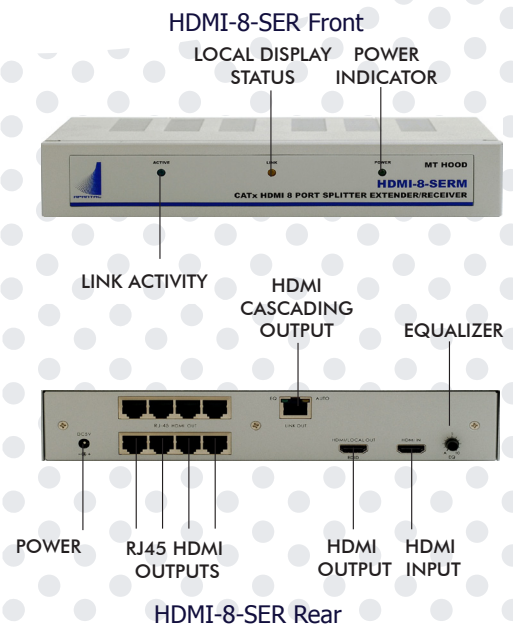

Single-port HDMI Extender /
Receiver w/ Monitor Output

HDMI-4-SERM

4-port HDMI Splitter / Extender /
Receiver w/ Monitor Output

HDMI-8-SER

8-port HDMI Splitter / Extender /
Receiver

HDMI CATX EXTENDERS, RECEIVERS, SPLITTERS

HDMI-SR

HDMI Short Distance Receiver

HDMI-PHR

HDMI Short Distance Receiver with Power

MODEL	HDMI-1-E	HDMI-1-R	HDMI-1-E-IR	HDMI-1-R-IR	HDMI-1-EM
DESCRIPTION	Single-port HDMI Extender	Single-port HDMI Receiver	Single-port HDMI Extender with InfraRed	Single-port HDMI Receiver with InfraRed	Single-port HDMI Extender with Monitor Output
INPUTS	1 x HDMI	1 x RJ45	1 x HDMI 1 x IR Emitter	1 x RJ45	1 x HDMI
OUTPUTS	1 x RJ45	1 x HDMI	1 x RJ45	1 x HDMI 1 x IR Receiver	1 x HDMI 1 x RJ45
MOUNT	n/a	n/a	n/a	n/a	Magnetic
ADJUSTMENTS	n/a	Equalizer	n/a	Equalizer	Equalizer
RESOLUTION	Maximum Resolution of 1920 x 1200 up to 35 meters (115 feet)				
DIMENSIONS	67 mm W x 37 mm D x 24 mm H				62 mm W x 113 mm D x 29 mm H
POWER	DC 5v 1000 mA	DC 5v 1000 mA	DC 5v 1000 mA	DC 5v 1000 mA	DC 5v 2000 mA
MODEL	HDMI-1-ERM	HDMI-4-SERM	HDMI-8-SERM	HDMI-SR	HDMI-PHR
DESCRIPTION	Single-port HDMI Extender / Receiver w/ Monitor Output	4-port HDMI Splitter Extender w/ Monitor Output	8-port HDMI Splitter Extender w/ Monitor Output	HDMI Short Distance Receiver	HDMI Short Distance Receiver with Power
INPUTS	1 x RJ45	1 x HDMI	1 x HDMI	1 x RJ45	1 x RJ45
OUTPUTS	1 x HDMI 1 x RJ45	1 x HDMI 4 x RJ45 1 x RJ45 (Link)	1 x HDMI 8 x RJ45 (HDMI) 1 x RJ45 (Link)	1 x HDMI	1 x HDMI
MOUNT	Magnetic	Rack Mount	Rack Mount	n/a	n/a
ADJUSTMENTS	Equalizer	Equalizer	Equalizer	n/a	n/a
RESOLUTION	Maximum Resolution of 1920 x 1200 up to 35 meters (115 feet)			Maximum Resolution of 1920 x 1200 up to 10 meters (35 feet)	
DIMENSIONS	62 mm W x 113 mm D x 29 mm H	240 W x 130 D x 44 H (mm)		Compact	Compact
POWER	DC 5V 2000 mA	DC 5V 3000 mA	DC 5V 3000 mA	n/a	DC 5V 1000 mA