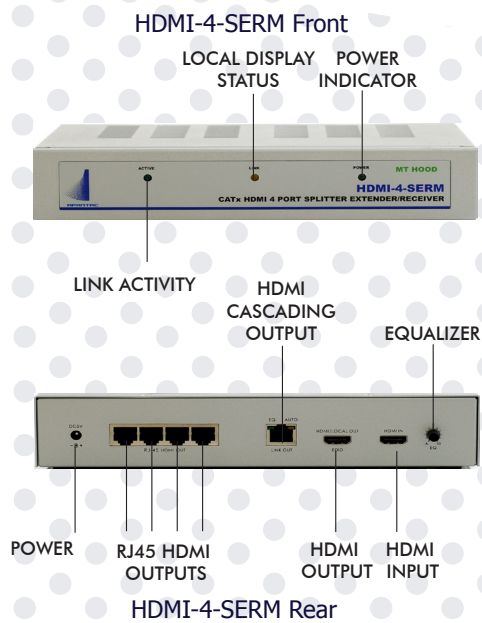

HDMI CATX EXTENDERS, RECEIVERS, SPLITTERS

- Full 480P, 720P, 1080i, 1080P support
- Support DVI resolution up to 1920x1200
- Extend HDMI signals up to 35 meters (115 feet) at resolutions of 1920 x 1080P
 - Uses a single CATx cable
 - Support HDMI 1.2 / 1.3
 - Support IR and 3D*

*HDMI-1-E-IR / HDMI-1-R-IR features

HDMI-1-E/R

Single-port HDMI Extender, Receiver

HDMI-1-E-IR/R

Single-port HDMI Extender, Receiver with InfraRed

HDMI-1-EM

Single-port HDMI Extender w/
Monitor Output

HDMI-1-ERM

Single-port HDMI Extender /
Receiver w/ Monitor Output

HDMI-4-SERM

4-port HDMI Splitter / Extender /
Receiver w/ Monitor Output

HDMI-8-SER

8-port HDMI Splitter / Extender /
Receiver

HDMI CATX EXTENDERS, RECEIVERS, SPLITTERS