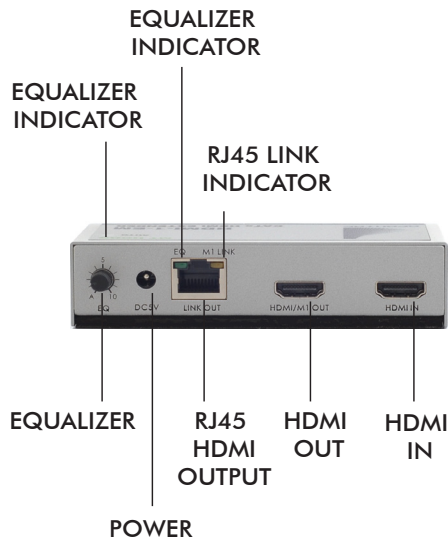

*HDMI-1-E-IR / HDMI-1-R-IR features

HDMI-1-E/R

Single-port HDMI Extender, Receiver

HDMI-1-E-IR/R

Single-port HDMI Extender, Receiver with InfraRed

HDMI-1-EM

Single-port HDMI Extender w/
Monitor Output

HDMI-1-ERM

Single-port HDMI Extender /
Receiver w/ Monitor Output

HDMI-4-SERM

4-port HDMI Splitter / Extender /
Receiver w/ Monitor Output

HDMI-8-SER

8-port HDMI Splitter / Extender /
Receiver

HDMI CATX EXTENDERS, RECEIVERS, SPLITTERS