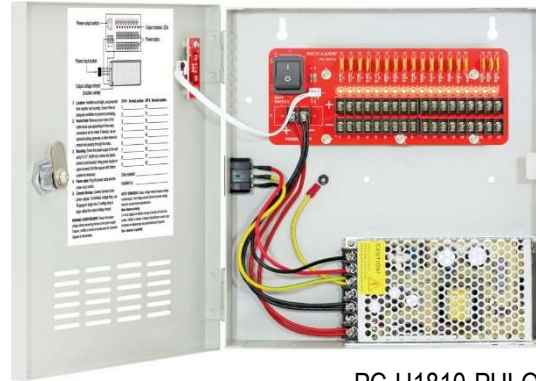

12VDC Switching CCTV Power Supply

PC-U0405-PULQ

4 Outputs, Total supply current: 5A

PC-U0910-PULQ

9 Outputs, Total supply current: 10A

PC-U1810-PULQ

18 Outputs, Total supply current: 10A

PC-U1820-PULQ

18 Outputs, Total supply current: 20A

The ENFORCER 12VDC Switching CCTV Power Supply is an efficient solution for powering CCTV installations. Each unit distributes power to multiple CCTV devices and provides short circuit and overheat protection.

PC-U1810-PULQ

PC-U1820-PULQ

Features:

- 100~220 VAC Input*
- Adjustable output voltage to reduce voltage drop
- Each output individually protected by a PTC fuse
- Power output ON/OFF switch
- Individual output status LEDs
- Convenient AC input and DC output status LEDs on cover
- Heavy-duty steel case with cover
- Built-in short circuit and overheat protection
- 3.3ft (1m) Power cord included

Specifications:

Model	U0405-PULQ	U0910-PULQ	U1810-PULQ	U1820-PULQ
Outputs	4	9	18	18
Total supply current	5A	10A	10A	20A
Max. current per output	1.6A		1.1A	1.6A
Output fuse	PTC			
Output voltage	11.0~13.8 VDC (adjustable by trimpot, ±10%)			
Input voltage*	100~220 VAC ±10% (47~63 Hz)			110/220 VAC (50/60 Hz)
LED Indicators	Cover	Green: AC Input, Red: DC Output		
	PDM**	Red: DC Output		
Operating humidity	90% (non-condensing)			
Operating temperature	32°~104° F (0°~40° C)			
Dimensions	9 7/16" x 10 1/4" x 2 3/8" (240x260x60 mm)		10" x 10 5/16" x 3 1/8" (254x262x79 mm)	
Weight	4-lb 3-oz (1.89kg)	4-lb 7-oz (2.01kg)	5-lb 2-oz (2.31kg)	6-lb 1-oz (2.76kg)