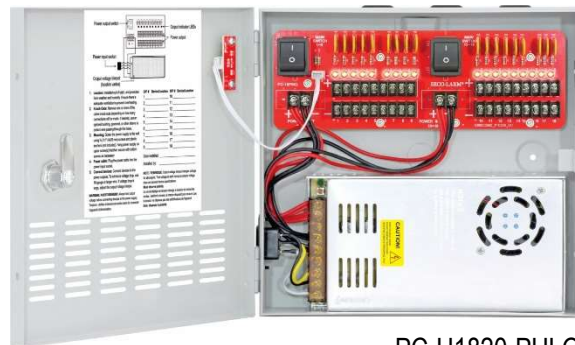

12VDC Switching CCTV Power Supply

PC-U0405-PULQ

4 Outputs, Total supply current: 5A

PC-U0910-PULQ

9 Outputs, Total supply current: 10A

PC-U1810-PULQ

18 Outputs, Total supply current: 10A

PC-U1820-PULQ

18 Outputs, Total supply current: 20A

The ENFORCER 12VDC Switching CCTV Power Supply is an efficient solution for powering CCTV installations. Each unit distributes power to multiple CCTV devices and provides short circuit and overheat protection.

PC-U1810-PULQ

PC-U1820-PULQ

Features:

- 100~220 VAC Input*
- Adjustable output voltage to reduce voltage drop
- Each output individually protected by a PTC fuse
- Power output ON/OFF switch
- Individual output status LEDs
- Convenient AC input and DC output status LEDs on cover
- Heavy-duty steel case with cover
- Built-in short circuit and overheat protection
- 3.3ft (1m) Power cord included

Specifications:

Model	U0405-PULQ	U0910-PULQ	U1810-PULQ	U1820-PULQ
Outputs	4	9	18	18
Total supply current	5A	10A	10A	20A
Max. current per output	1.6A		1.1A	1.6A
Output fuse	PTC			
Output voltage	11.0~13.8 VDC (adjustable by trimpot, ±10%)			
Input voltage*	100~220 VAC ±10% (47~63 Hz)			110/220 VAC (50/60 Hz)
LED Indicators	Cover	Green: AC Input, Red: DC Output		
	PDM**	Red: DC Output		
Operating humidity	90% (non-condensing)			
Operating temperature	32°~104° F (0°~40° C)			
Dimensions	9 7/16" x 10 1/4" x 2 3/8" (240x260x60 mm)		10" x 10 5/16" x 3 1/8" (254x262x79 mm)	
Weight	4-lb 3-oz (1.89kg)	4-lb 7-oz (2.01kg)	5-lb 2-oz (2.31kg)	6-lb 1-oz (2.76kg)