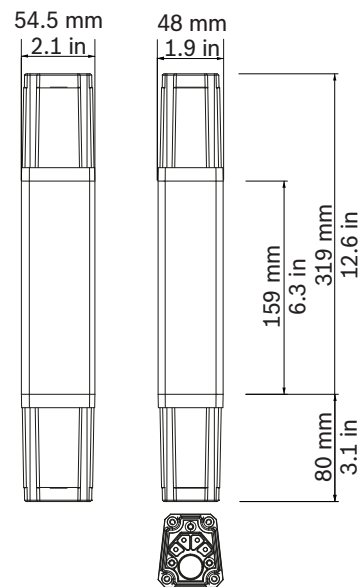

Electro-Voice | EVOLVE50-PL-SB Column speaker pole, short, black

Electro-Voice

EVOLVE50-PL-SB Column speaker pole, short, black

- 160-mm short pole for EVOLVE 50 systems

Technical specifications

Material:	Aluminum
Color:	Black
Dimensions (H x W x D):	319 mm x 48 mm x 54.5 mm (12.6 in x 1.9 in x 2.1 in)
Net weight:	0.45 kg (0.99 lb)
Shipping weight:	0.65 kg (1.43 lb)

Dimensions:

Parts included

Quantity	Component
1	Column speaker pole, short

2 | EVOLVE50-PL-SB Column speaker pole, short, black

Ordering information

EVOLVE50-PL-SB Column speaker pole, short, black

Column speaker short pole, black