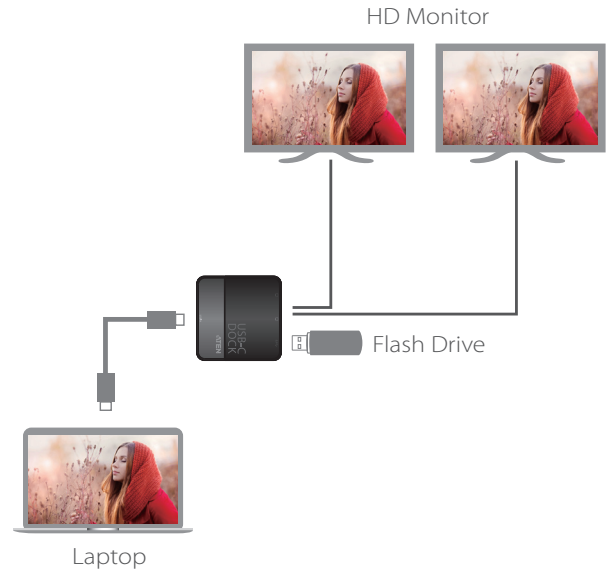

USB-C Dual-HDMI Mini Dock UH3233

- The ATEN UH3233 is a USB-C Dual-HDMI Mini Dock which transforms your USB-C device to a dual monitor workstation. It's compliant with the latest USB 3.1 Type-C specifications and supports dual display mode. The UH3233 can route video from the source device to two HDMI monitors, splitting the video transmission for a dual-view display via a single cable while maintaining a high quality resolution up to 1080p.

The UH3233 uses USB-C connections to deliver reliable high-speed data transfers. You can connect up to 128 additional peripherals, including Dual HDMI and USB 3.1 Gen1 devices. The UH3233's slim and light design makes it ideal to maximize your workspace and travel with for business on the go.

Features

- USB 3.1 Gen1 compliant
- Connects a computer to two HDMI monitors with Dual-View output
- Supports 4K (UHD) resolutions via single display output*
- Supports dual-display video output up to 1920 x 1080 simultaneously**
- USB 3.1 Gen1 port with data transfer rates up to 5 Gbps
- Plug and Play – no drivers or external power adapter needed

Specifications

Function	UH3233
Computer Connections	1
Connectors	
Computer	1 x USB-C Female (Black)
Device	1 x USB3.1 Gen1 Type-A Female (Blue)
Video Output	2 x HDMI Female (Black)
LEDs	
Power	1 (Blue/Orange)
Video Resolution	
	Single View: HDMI - 3840 x 2160 @ 30*
	Dual View: HDMI - 1920 x 1200 @ 60**
Power	
Consumption	DC5V , 15W
Package Contents	1 x 1m USB-C Cable
Environmental	
Operating Temperature	0° to 40° C
Storage Temperature	-20° to 60° C
Humidity	0 - 80% RH, Non-condensing
Physical Properties	
Housing	Plastic
Weight	0.10 kg
Dimensions (L x W x H)	9.37 x 9.30 x 2.68 cm