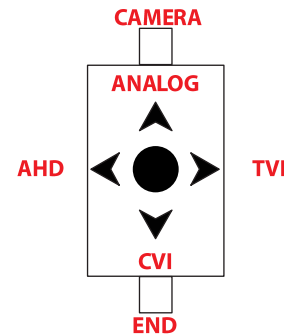

### FEATURES

- 5.0MP Resolution
- AHD / CVI / TVI / ANALOG **4 in 1**
- 2.7-13.5mm lens
- 36 pcs. IR LED
- IR Distance: Up to 130 ft.
- Weather-rating: IP66

### SPECIFICATIONS

Image Sensor	1 / 2.7" 5.0MP CMOS
Resolution	2560 (H) x 1920 (V)
Effective Pixels	5.0 Mega Pixel
Focal Length	2.7-13.5mm
IR Distance	Up to 130 ft. / 36 pcs.
Output Mode	AHD / CVI / TVI / Analog
Min. Illumination	Color:0.1 Lux White/Black: 0.1 Lux ( with IR LED on)
AGC	Auto
WB	Auto
AES	<b>NTSC:</b> 1/60s-1/10000s <b>PAL:</b> 1/50s-10000s
D/N Switch	Color/WB/IR (outside) / inside auto
Contrast	10 Level can be adjusted
Sharpness	20 Level can be adjusted
Saturation	20 Level can be adjusted
DNR	15 Level can be adjusted
Video System	NTSC
DWDR	OFF/ON
S/N Ratio	More than 48dB
Storage Temp.	-40°C ~ 60°C
Operating Temp.	-40°C ~ 55°C
Power Supply	DC12V
Weight (with bracket)	1.5 lbs

### DIMENSIONS

Height	4.7" inches
Length	3.7" inches