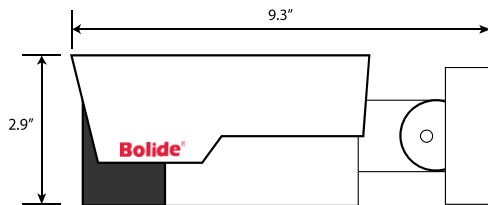

## HIGHLIGHTS

- 4K Resolution
- H.265 Compression
- Built-In POE
- IR Distance up to 147 ft.
- 3.3 - 12mm Motorized Lens
- SD Card slot
- 2 Way Audio
- Alarm In / Out

## DIMENSIONS

MECHANICAL SPECIFICATIONS	
Image Sensor	1/2.5" Progressive CMOS
Minimum Illumination	0.01Lux @(F1.2,AGC ON); B/W 0 Lux with IR
Shutter Speed	1/5 s – 1/20,000 s
Lens	3.3 – 12mm Motorized Lens; FOV 114 – 36°
F No.	F 1.4 ~ 2.8 ±5%
Day and Night	IR Cut Filter with Auto Switch
WDR	Digital
Digital Noise Reduction	2D / 3D DNR
COMPRESSION	
Video Compression	H.265 / H.264
Image Resolution	Up to <b>8MP</b> (3840 X 2160)
Video Bit Rate	8Kbps ~ 16Mbps
IMAGE	
Frame Rate	<b>8MP</b> (3840 x 2160) <b>4MP</b> (2592 x 1520) <b>3MP</b> (2048 x 1536) <b>2MP</b> 1296P (2304 x 1296) <b>1080P</b> (1920 x 1080) <b>720P</b> (1280 x 720) - <b>960H</b> (1280 x 960) <b>Substream</b> <b>D1</b> (704 x 480) - <b>VGA</b> (640 x 480) - <b>QVGA</b> (320 x 240) <b>Mobilestream</b> <b>QVGA</b> (320 X 240)
Image Settings	Rotate Mode, Saturation, Brightness, Contrast, Sharpness, and adjustable browser
Day & Night	IR Cut Filter with Auto Switch
INTERFACE	
System Compatibility	ONVIF 2.6
Interface	1 RJ45 10M / 100M Ethernet Interface
IR Distance	40pcs LED Up to 148 feet
POE	Built-In POE
Security	Flash-Prevention, Dual Stream, Heartbeat, Mirror, Password Protection, Privacy Mask, IP Address Filtering
ELECTRICAL	
Power Supply	12 VDC ± 10%, POE (802.3af)
Power Consumption	Max. 9 W
Operating Temp.	-40 °F - 140 °F Humidity 95% or less (non-condensing)
PHYSICAL	
Dimensions	9.3" x 2.9" x 4"
Net Weight	1.94 lbs.
Weather-Rating	IP66 Rated