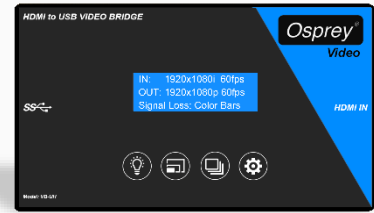

HDMI to USB VIDEO BRIDGE

Model:

VB-UH   HDMI 1080P60