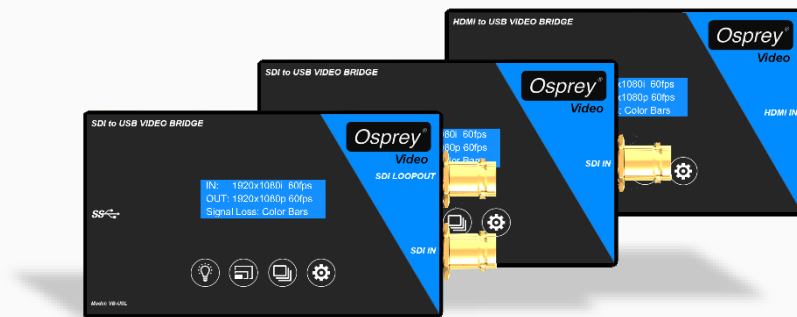

# USB VIDEO BRIDGE

## USB3.0 Powered 3G-SDI and HDMI Video Capture

The USB Video Bridge capture device series includes 3G-SDI and HDMI models providing wide-ranging adaptability for complex workflows. Connecting directly to your computer's USB 3.0 port, the Video Bridge is true plug-and-play, requiring no drivers in Windows, Linux, or Mac OS X.