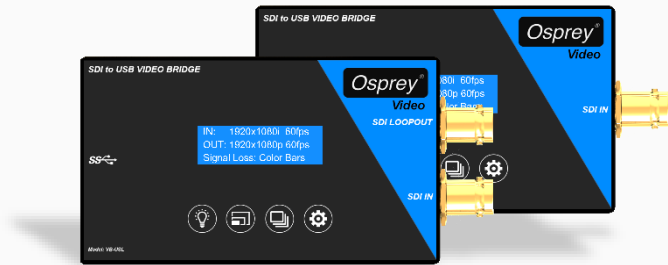

3G-SDI to USB VIDEO BRIDGE

Models:

- VB-US 3G-SDI
- VB-USL 3G-SDI with LOOPOUT