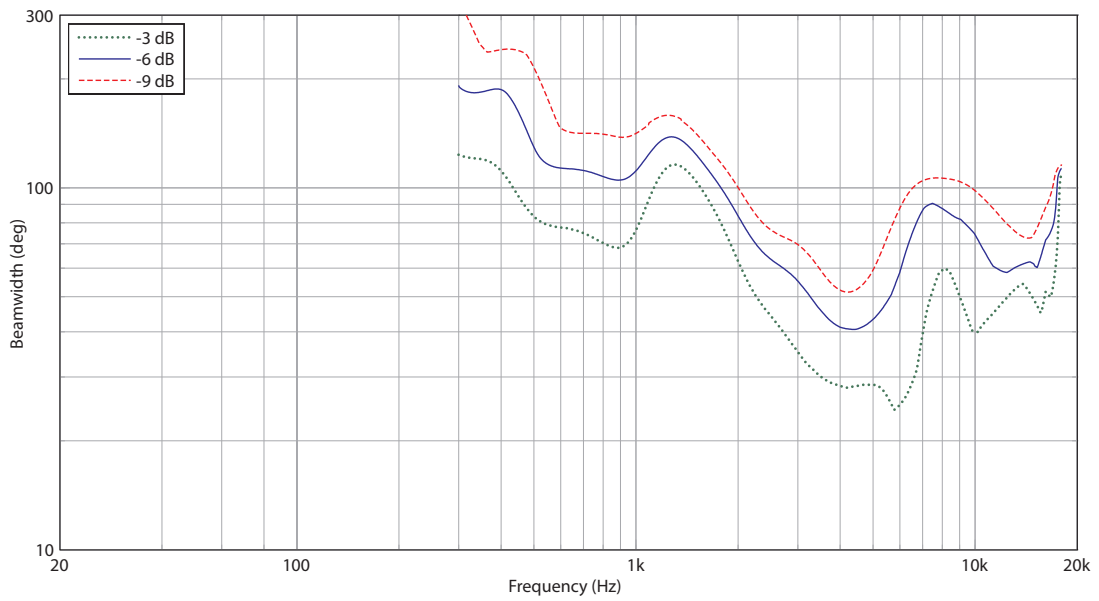

Install Speakers

CVS 8 BK

8" Coaxial In-Ceiling Loudspeaker
for Installation Applications

Horizontal Beamwidth