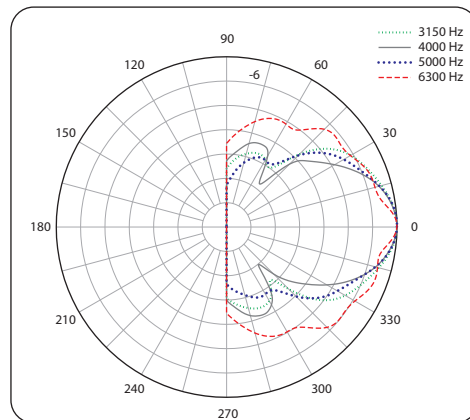

Horizontal Beamwidth

Install Speakers

CVS 8 BK

8" Coaxial In-Ceiling Loudspeaker
for Installation Applications

Horizontal Polar Plots

Install Speakers

CVS 8 BK

8" Coaxial In-Ceiling Loudspeaker
for Installation Applications

8" Coaxial In-Ceiling Loudspeaker
for Installation Applications

Technical Specifications

System

Frequency response (-3 dB) ¹	79 Hz - 21 kHz
Frequency response (-10 dB) ¹	60 Hz - 24 kHz
System Sensitivity (1 W @ 1 m) ²	93 dB (1 W = 2.45 V for 6 Ohms)
Nominal Coverage Angle	90 degrees conical
Coverage Angle (1 kHz to 6 kHz)	84 degrees conical
Directivity Factor (Q)	14.7 averaged 1 kHz to 6 kHz
Directivity Index (DI)	11.7 averaged 1 kHz to 6 kHz
Rated Maximum SPL	111 dB (average) 117 dB (peak)
Power Handling ³	
Average	60 W
Programme	120 W
Peak	240 W
Recommended Amplifier Power	120 W @ 6 Ohms
Nominal Impedance	6 Ohms
Transformer Taps (via front rotary switch)	
70 V	60 W / 30 W / 15 W / 7.5 W / OFF & low impedance operation
100 V	60 W / 30 W / 15 W / OFF & low impedance operation