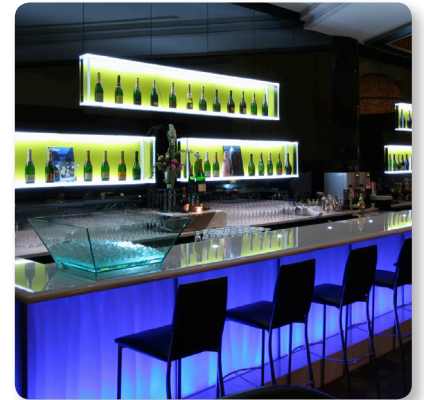

Install Speakers

CVS 8 BK

8" Coaxial In-Ceiling Loudspeaker
for Installation Applications

Comprehensive Installation Package

Supplied with an integral zinc-plated steel back can, with recessed termination box, the CVS 8 BK satisfies the vast majority of installation application requirements. Connections are made via an industry standard Phoenix* connector with a low insertion loss 60 W line transformer. A steel cover and strain relief clamping mechanism is provided for use with fire rated cabling. Security toggle clamps make for quick and easy installation, while two tile support rails and one C-ring are also included in the package. A plaster (mud) ring is available as an optional accessory.