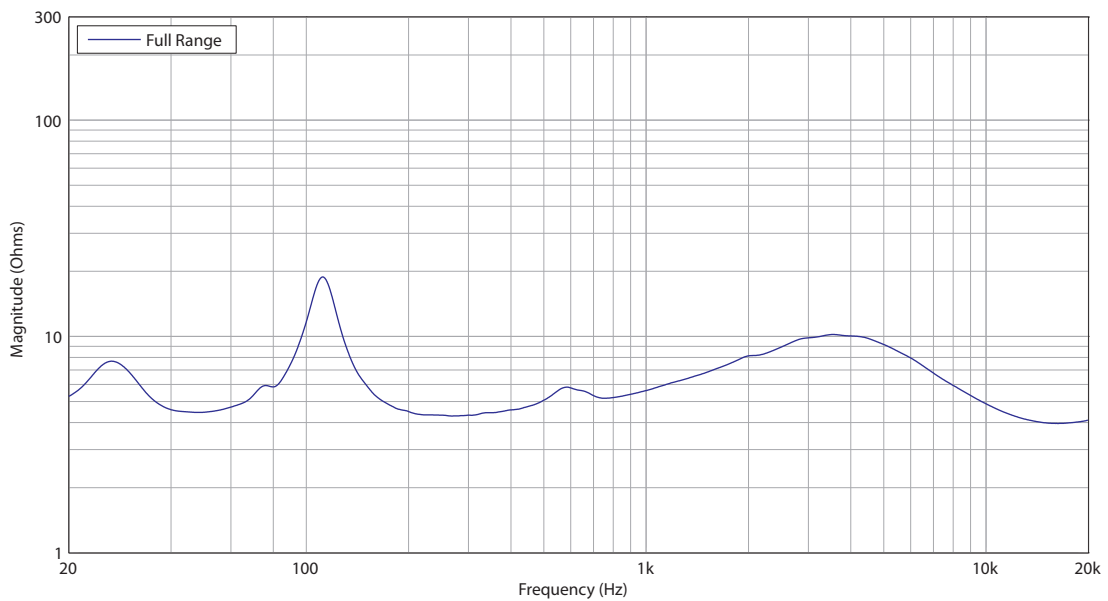

Install Speakers

CVS 8 BK

8" Coaxial In-Ceiling Loudspeaker
for Installation Applications

Frequency Response Sensitivity 1 W / 1 m

Impedance

Install Speakers

CVS 8 BK

8" Coaxial In-Ceiling Loudspeaker
for Installation Applications