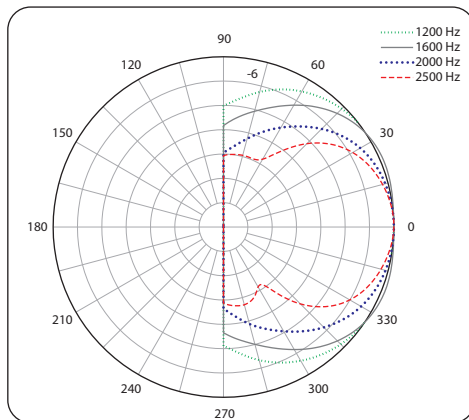

Horizontal Beamwidth

Install Speakers

CVS 8 BK

8" Coaxial In-Ceiling Loudspeaker
for Installation Applications

Horizontal Polar Plots

Install Speakers

CVS 8 BK

8" Coaxial In-Ceiling Loudspeaker
for Installation Applications