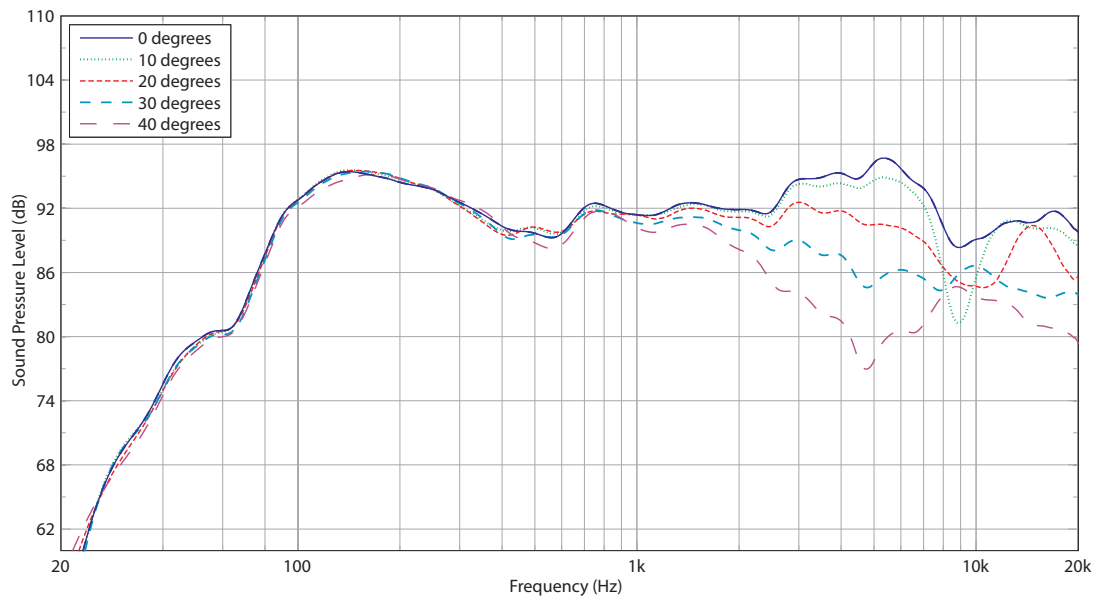

Install Speakers

CVS 8 BK

8" Coaxial In-Ceiling Loudspeaker
for Installation Applications

Frequency Response Sensitivity 1 W / 1 m