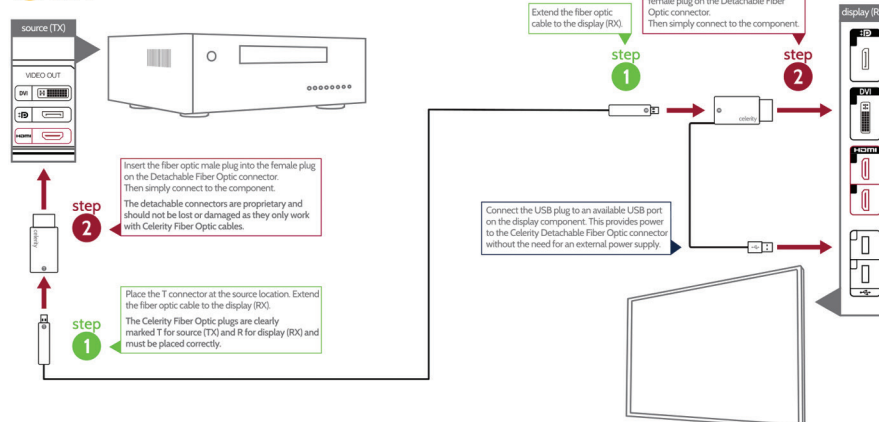

2 steps to fiber optic HDMI

Technical Note:
Celerity Technologies' Fiber Optic Plug terminating each end of the Celerity Fiber Optic HDMI cable supports proprietary technology for HDMI over Celerity Fiber Optic cable. While the plug appear similar to that of micro-HDMI or mini-USB, it does not support any technology attributed of either connector.

The Celerity fiber optic plug supports only proprietary Celerity technology and is connected to the Celerity Fiber Optic HDMI connector according to the user guide.