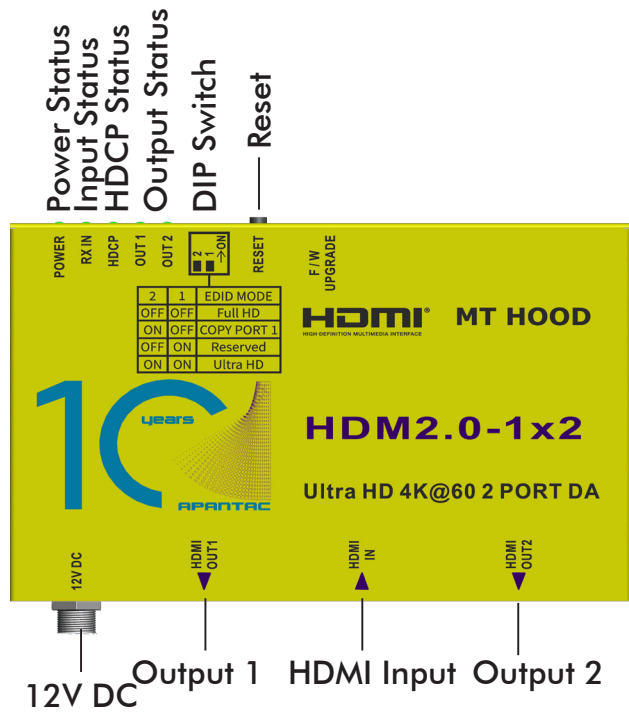

1X2 HDMI 2.0 SPLITTERS/DISTRIBUTION AMPLIFIERS

HDM2.0-1X2-II

- Supports 4K/UHD 24/25/30/50/60Hz
- Supports HDMI 2.0/HDCP 2.2 downward compatible to HDMI 1.4/HDCP 1.x
- Supports 4:4:4, 4:2:2, SDR and HDR
- Supports BT601, BT709, and BT2020
- Supports LPCM, Dobby True HD and Dolby Digital
- EDID Management (copy from output 1)
- Cascadable for input expansion up to 8 levels
- LED Status/Error indicators
- FW upgradable

MODEL	HDM2.0-1x2-II
Description	1x2 4K UHD splitter
Input	HDMI (Female)
Output	2 HDMI (Female)
Resolution	4K/UHD 24/25/30/50/60 Hz 4:4:4/4:2:2/4:2:0
Cable Distance	33 ft (10 meters) Max
HDCP	HDCP 2.2 and 1.4
Color Space	BT 601, 709 and 2020
Dynamic Range	HDR/SDR
HDMI Audio Support	LPCM, Dolby Tru HD, Dolby Digital/Plus/EX,DTS, DTS-HD
Power	DC 12V 1.25A
Weight	300g
Dimension	124x83x25 mm