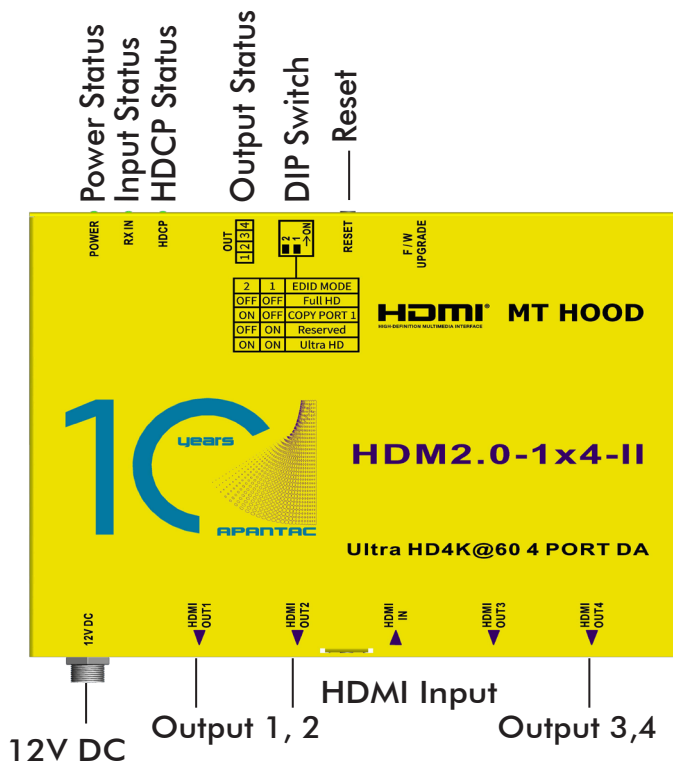

1X4 HDMI 2.0 SPLITTERS/DISTRIBUTION AMPLIFIERS

HDM2.0-1X4

- Supports 4K/UHD 24/25/30/50/60Hz
- Supports HDMI 2.0/HDCP 2.2 downward compatible to HDMI 1.4/HDCP 1.x
- Supports 4:4:4, 4:2:2, SDR and HDR
- Supports BT601, BT709, and BT2020
- Supports LPCM, Dobby True HD and Dolby Digital
- EDID Management (copy from output 1)
- Cascadable for input expansion up to 8 levels
- LED Status/Error indicators
- FW upgradable

MODEL	HDM2.0-1x4-II
Description	1x4 4K UHD splitter
Input	HDMI (Female)
Output	4 HDMI (Female)
Resolution	4K/UHD 24/25/30/50/60 Hz 4:4:4/4:2:2/4:2:0
Cable Distance	33 ft (10 meters) Max
HDCP	HDCP 2.2 and 1.4
Color Space	BT 601, 709 and 2020
Dynamic Range	HDR/SDR
HDMI Audio Support	LPCM, Dolby Tru HD, Dolby Digital/Plus/EX,DTS, DTS-HD
Power	DC 12V 1.25A
Weight	455g
Dimension	152x114x25 mm