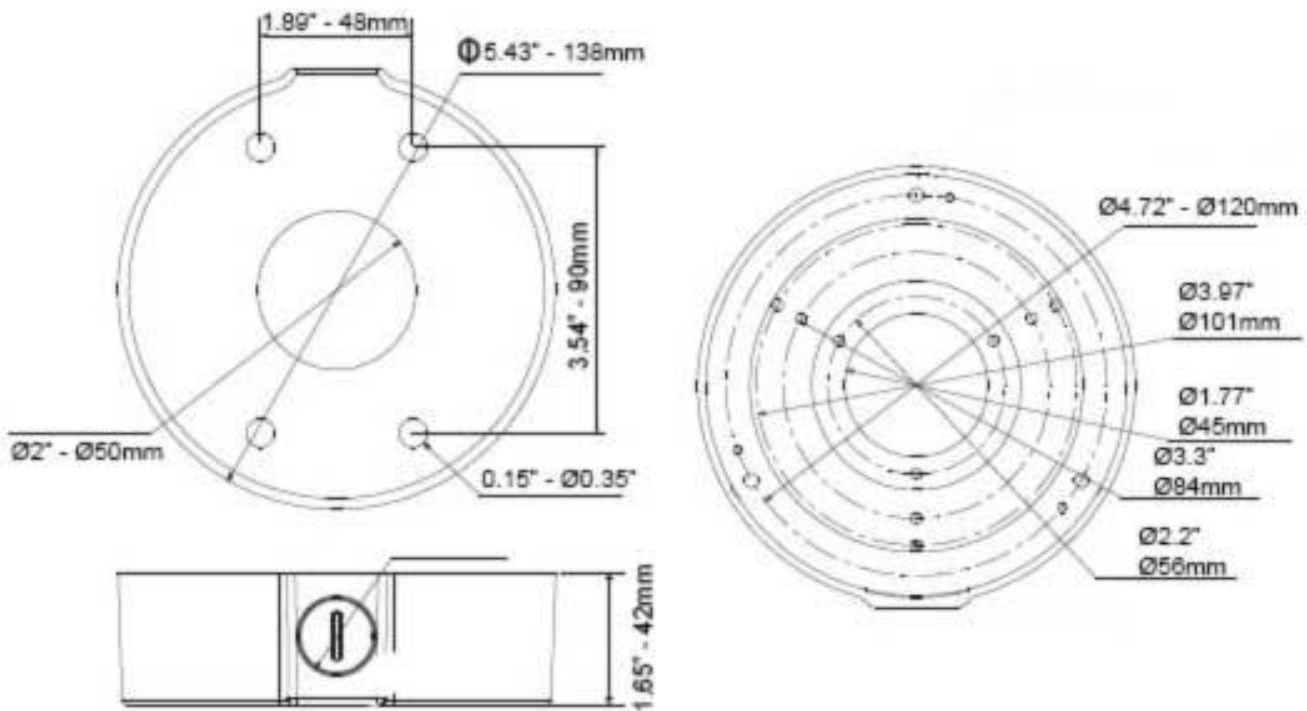

MNT-JUNCTION BOX 1

Compatible Round Junction Box for [AVS-D2110](#) and [AVS-D2210](#).

Features

- Neat & Integrated design
- Junction Box
- Material: Aluminum & SECC
- Not waterproof, please use waterproofing materials prior to the installation to avoid damages

MNT-JUNCTION BOX 1

Specifications

Model	MNT-JUNCTION BOX 1
General	
Material	Aluminum & SECC
Dimensions	Ø5.4"x1.6"/Ø138 mmx42 mm
Operating Temperature	-40°C ~ 60°C
Humidity	0~90% RH
Load Bearing	3.0 kg
Weight	0.38 kg