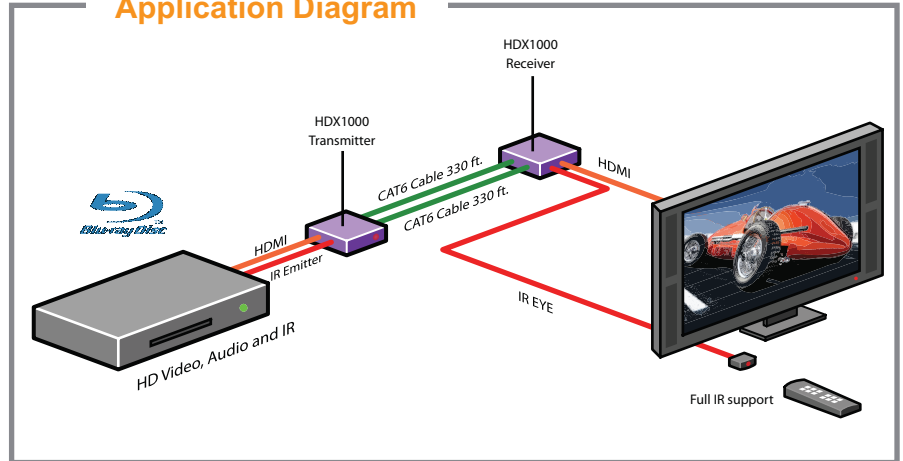

Application Diagram

Order Info

Items	Part No.
HDX1000 Transmitter Unit	HDX-TX1000
HDX1000 Receiver Unit	HDX-RX1000
5 volt dc power supply	PS-5V1A-US
HDMI cable (6ft)	CCHDMIMM06
IR EYE Receiver	SM-LED
IR Emitter	SM-EYE

Applications for HDX1000

Home

Enhance your home entertainment center and extend HDMI devices throughout your home.

Presentations

The HDX1000 series enhances any presentation from commercial products to corporate financial data. It can be used in show rooms, board rooms, trade shows and window displays.

Data Broadcasting

Data such as news, stock prices, sports results, and flight information can be broadcast in real time to various monitors.

Learning and Training

HDX1000 can be used in educational presentations to multiple locations, in schools and in other training facilities.

Many leading businesses have already recognized the innovation of SmartAVI's technologies and have eagerly implemented them. Users of SmartAVI technology include among others;